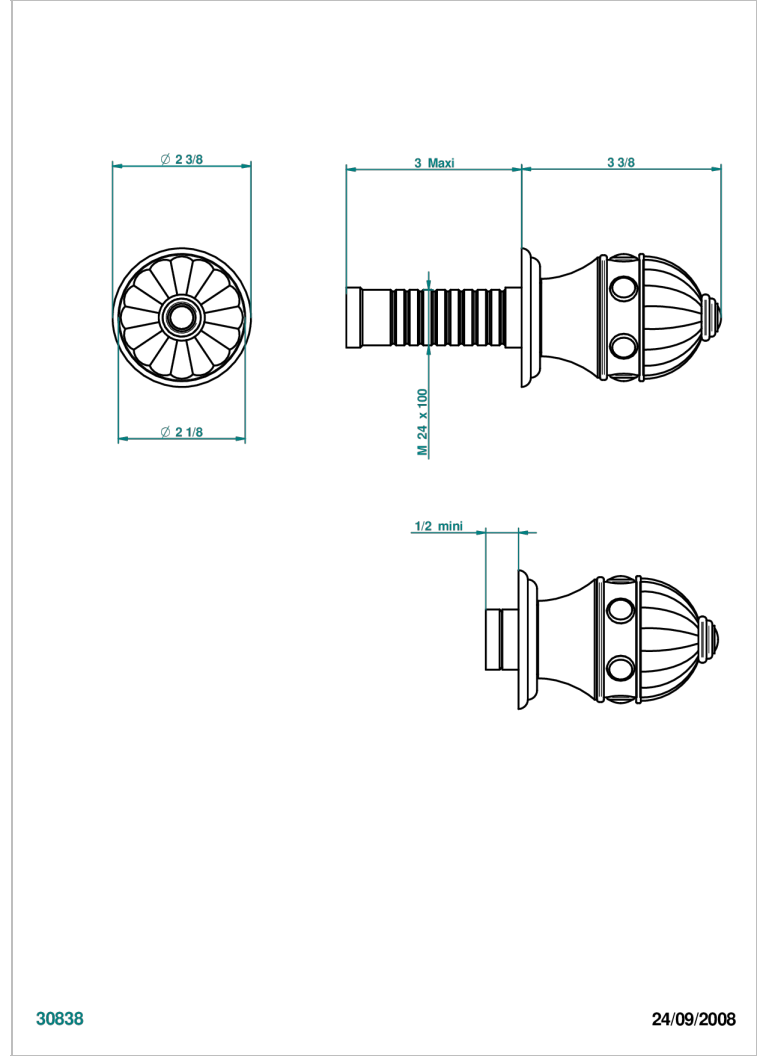

# CHEVERNY MALACHITE

A1S-30B

Wall volume control 30 & 32 trim

THG<sup>®</sup>  
PARIS

## CHARACTERISTIC

- Cheverny Malachite
- Wall volume control 30 & 32 trim

## RELATED SKU'S

- Ref. G00-32CUSA 3/4" Volume control wall valve with ceramic cartridge
- Ref. G00-32HUSA 3/4" Volume control wall valve with ceramic cartridge counterclockwise
- Ref. G00-30CUSA 1/2" volume control wall valve with ceramic cartridge
- Ref. G00-30HUSA 1/2" Volume control wall valve with ceramic cartridge counterclockwise