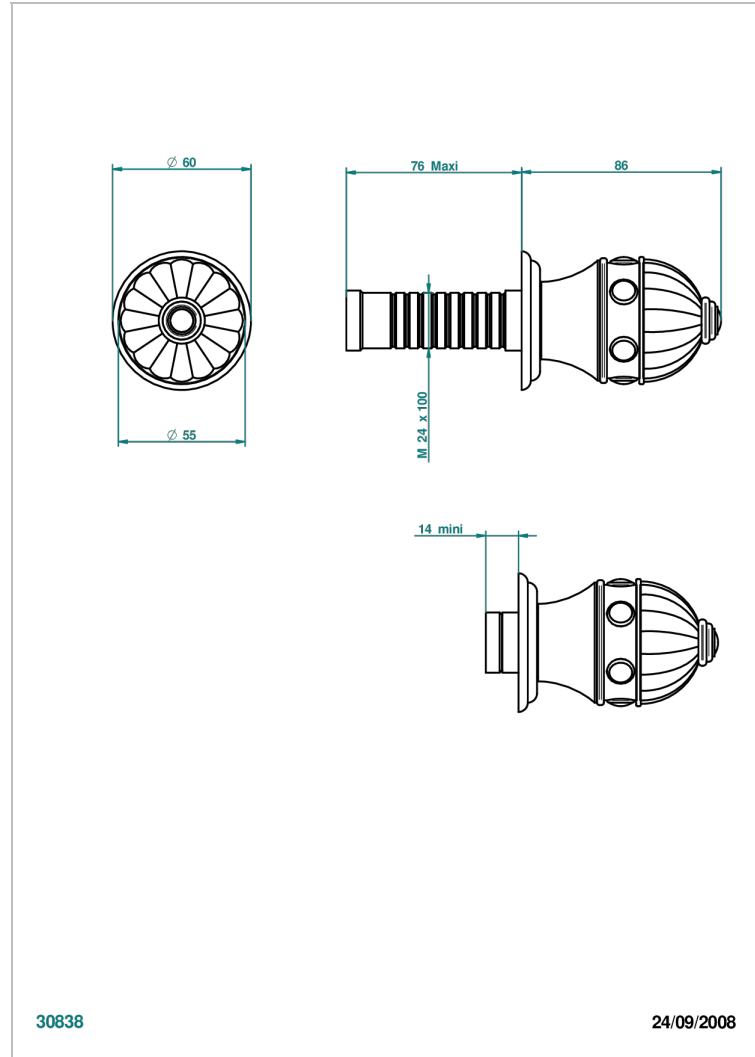

CHEVERNY MALACHITE

A1S-30B

THG[®]
PARIS

Trim only for wall valve 1/2" ref.30/CA & 30/HA and 3/4" ref.32/CA & 32/HA and diverter ref.50/4VMA

CHARACTERISTIC

- Cheverny Malachite
- Trim only for wall valve 1/2" ref.30/CA & 30/HA and 3/4" ref.32/CA & 32/HA and diverter ref.50/4VMA

RELATED SKU'S

- Ref. G00-30/CA Wall mounted 1/2" valve body with ceramic head, 1/4 turn left - no trim
- Ref. G00-30/HA Wall mounted 1/2" valve body with ceramic head, 1/4 turn right
- Ref. G00-32/CA Wall mounted 3/4" valve with ceramic head, 1/4 turn left - no trim
- Ref. G00-32/HA Wall mounted 3/4" valve body with ceramic head, 1/4 turn right - no trim

AVAILABLE FINITIONS

Antique nickel - H28
Black ceram - D30
Blush PVD - H62
Brass color PVD - H49
Brown bronze color PVD - F33
Gold color PVD - H52

Graphite PVD - H64
Matt Umber PVD - H67
Matt blush PVD - H60
Matt brass color PVD - H50
Matt brown bronze color PVD - F34
Matt chrome - C02