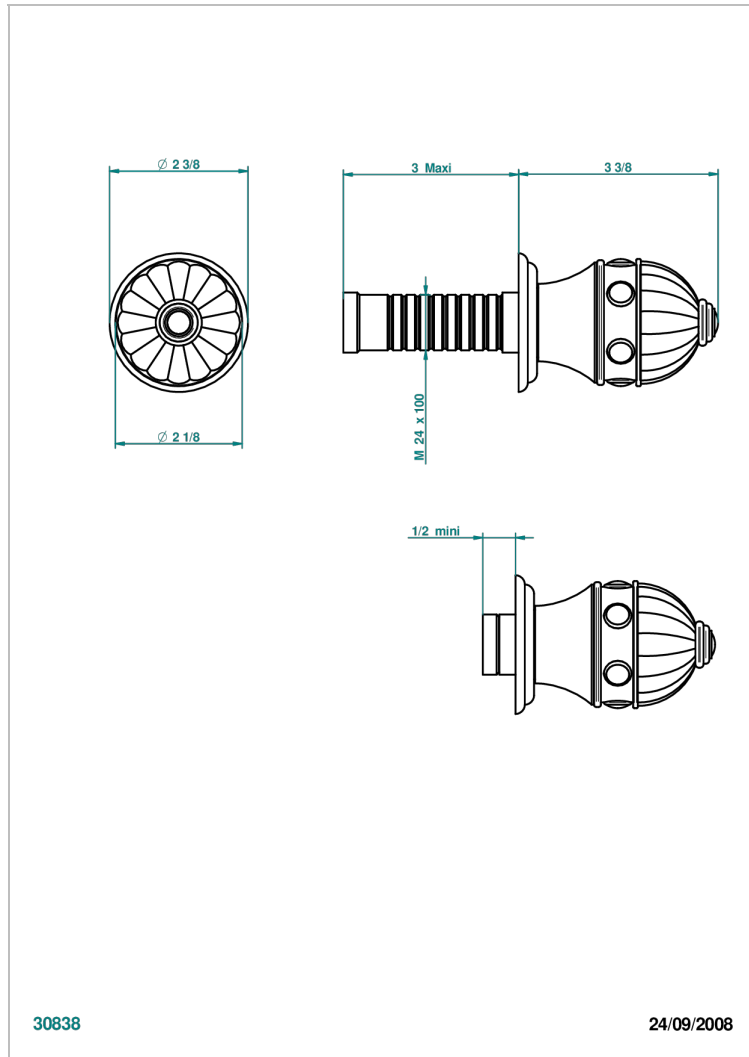

CHEVERNY MALACHITE

A1S-30B

THG[®]
PARIS

Trim only for wall valve 1/2" ref.30/CA & 30/HA and 3/4" ref.32/CA & 32/HA and diverter ref.50/4VMA

CHARACTERISTIC

- Cheverny Malachite
- Trim only for wall valve 1/2" ref.30/CA & 30/HA and 3/4" ref.32/CA & 32/HA and diverter ref.50/4VMA

RELATED SKU'S

- Ref. G00-30/CA Wall mounted 1/2" valve body with ceramic head, 1/4 turn left - no trim
- Ref. G00-30/HA Wall mounted 1/2" valve body with ceramic head, 1/4 turn right
- Ref. G00-32/CA Wall mounted 3/4" valve with ceramic head, 1/4 turn left - no trim
- Ref. G00-32/HA Wall mounted 3/4" valve body with ceramic head, 1/4 turn right - no trim

AVAILABLE FINITIONS

Antique nickel - H28
Black ceram - D30
Blush PVD - H62
Brass color PVD - H49
Brown bronze color PVD - F33
Gold color PVD - H52

Graphite PVD - H64
Matt Umber PVD - H67
Matt blush PVD - H60
Matt brass color PVD - H50
Matt brown bronze color PVD - F34
Matt chrome - C02