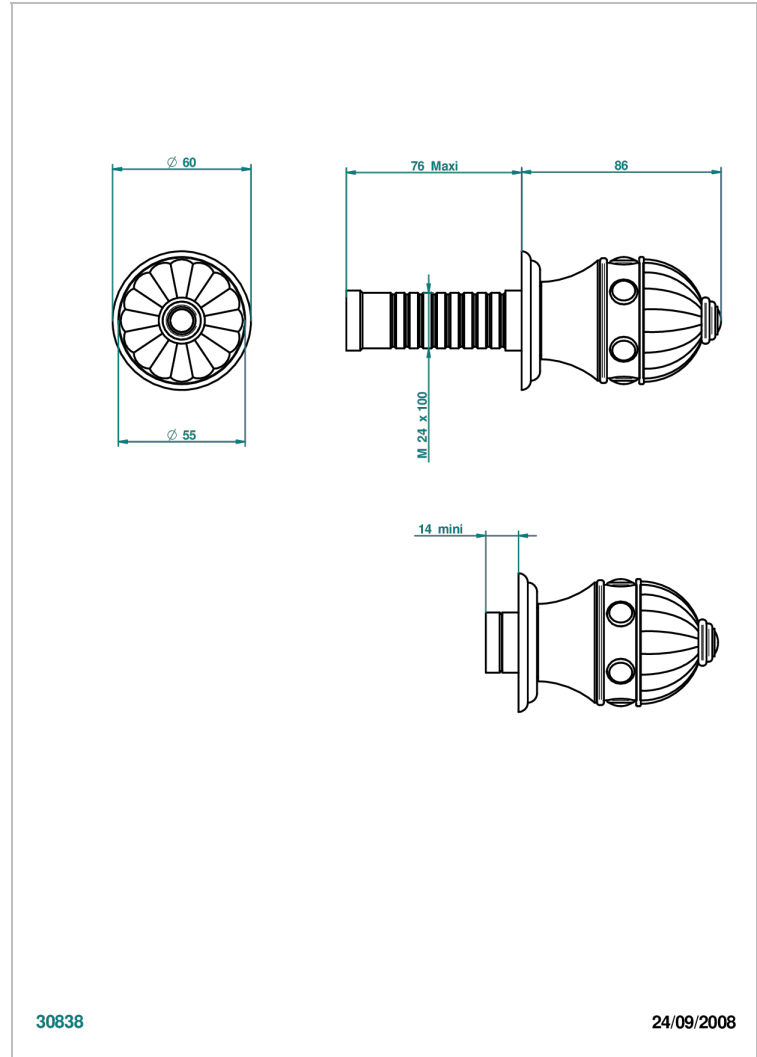

AMBOISE MALACHITE

A1J-30B

Wall volume control 30 & 32 trim

THG[®]
PARIS

CHARACTERISTIC

- Amboise Malachite
- Wall volume control 30 & 32 trim

RELATED SKU'S

- Ref. G00-32CUSA 3/4" Volume control wall valve with ceramic cartridge
- Ref. G00-32HUSA 3/4" Volume control wall valve with ceramic cartridge counterclockwise
- Ref. G00-30CUSA 1/2" volume control wall valve with ceramic cartridge
- Ref. G00-30HUSA 1/2" Volume control wall valve with ceramic cartridge counterclockwise

AVAILABLE FINITIONS

Black ceram - D30
Blush PVD - H62
Brass color PVD - H49
Brown bronze color PVD - F33
Chrome polished - A02
Chrome polished / gold polished - G02

Gold color PVD - H52
Gold mat - F07
Gold polished - F01
Graphite PVD - H64
Matt Umber PVD - H67
Matt blush PVD - H60