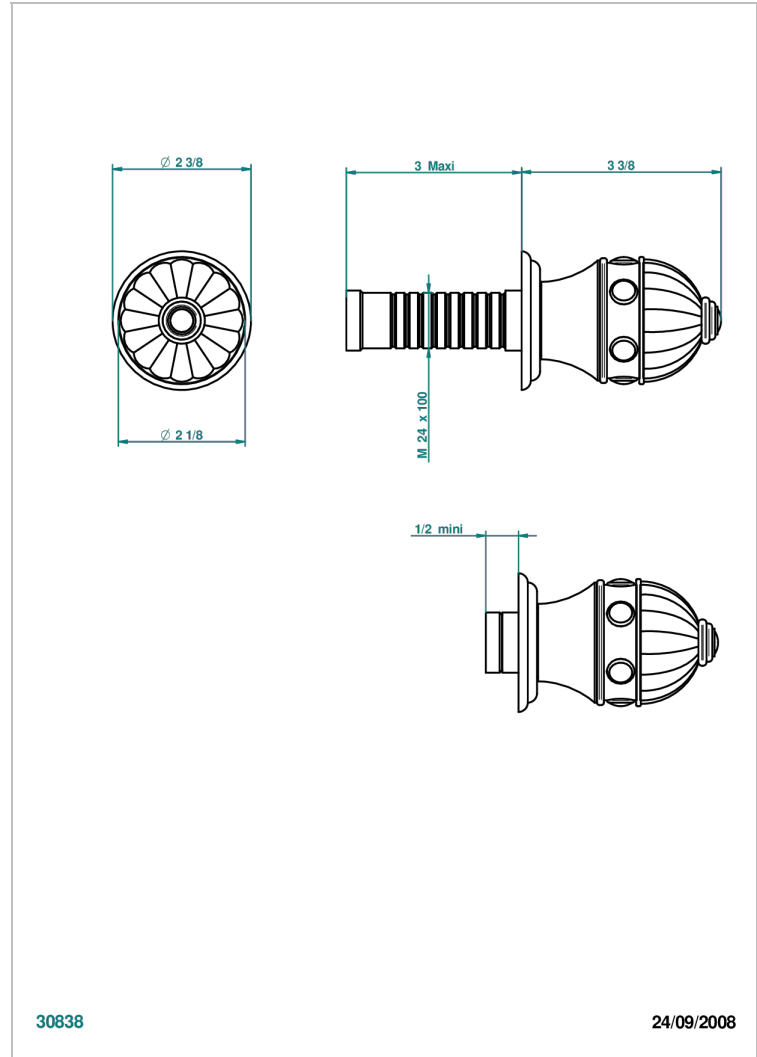

AMBOISE MALACHITE

A1J-30B

Wall volume control 30 & 32 trim

THG[®]
PARIS

30838

24/09/2008

CHARACTERISTIC

- Amboise Malachite
- Wall volume control 30 & 32 trim

RELATED SKU'S

- Ref. G00-32CUSA 3/4" Volume control wall valve with ceramic cartridge
- Ref. G00-32HUSA 3/4" Volume control wall valve with ceramic cartridge counterclockwise
- Ref. G00-30CUSA 1/2" volume control wall valve with ceramic cartridge
- Ref. G00-30HUSA 1/2" Volume control wall valve with ceramic cartridge counterclockwise