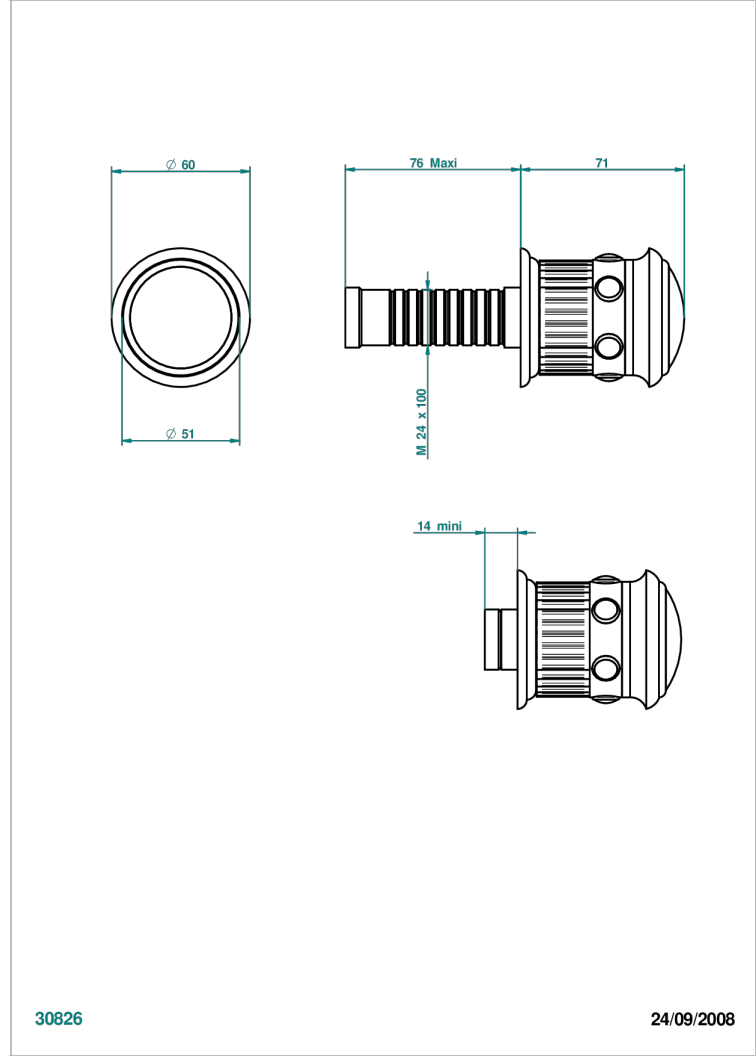

TROCADERO LAPIS LAZULI

U7B-30B

Wall volume control 30 & 32 trim

THG[®]
PARIS

30826

24/09/2008

CHARACTERISTIC

- Trocadéro Lapis Lazuli
- Wall volume control 30 & 32 trim

RELATED SKU'S

- Ref. G00-32CUSA 3/4" Volume control wall valve with ceramic cartridge
- Ref. G00-32HUSA 3/4" Volume control wall valve with ceramic cartridge counterclockwise
- Ref. G00-30CUSA 1/2" volume control wall valve with ceramic cartridge
- Ref. G00-30HUSA 1/2" Volume control wall valve with ceramic cartridge counterclockwise