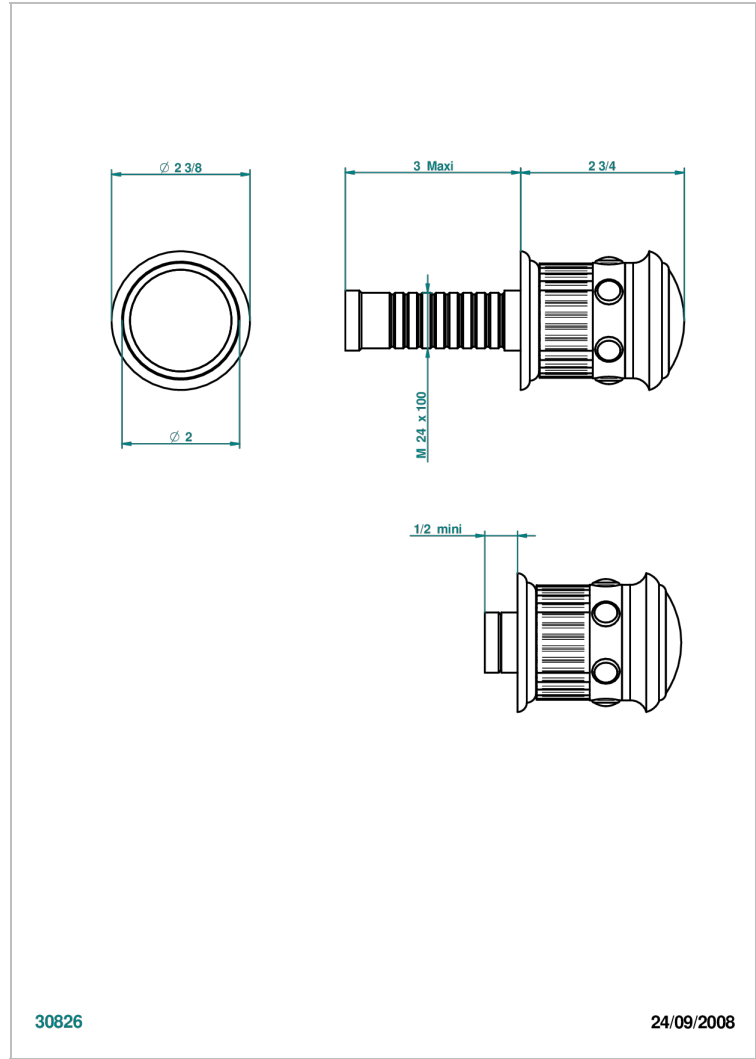

TROCADERO LAPIS LAZULI

U7B-30B

Wall volume control 30 & 32 trim

THG[®]
PARIS

30826

24/09/2008

CHARACTERISTIC

- Trocadéro Lapis Lazuli
- Wall volume control 30 & 32 trim

RELATED SKU'S

- Ref. G00-32CUSA 3/4" Volume control wall valve with ceramic cartridge
- Ref. G00-32HUSA 3/4" Volume control wall valve with ceramic cartridge counterclockwise
- Ref. G00-30CUSA 1/2" volume control wall valve with ceramic cartridge
- Ref. G00-30HUSA 1/2" Volume control wall valve with ceramic cartridge counterclockwise