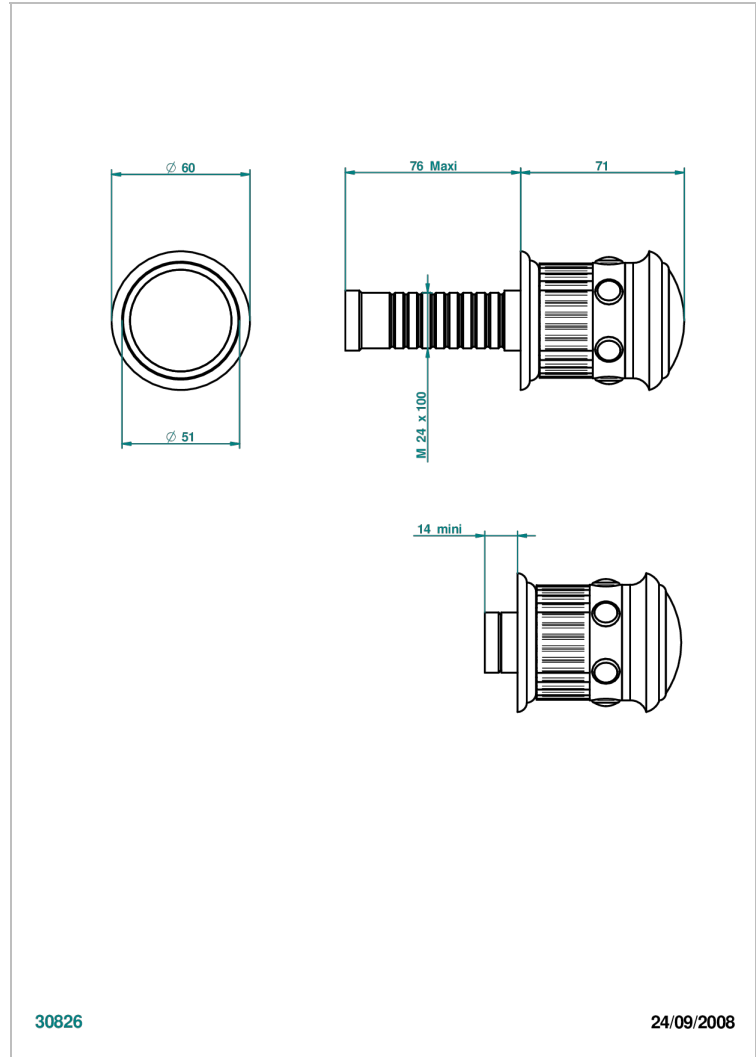

# TROCADERO LAPIS LAZULI

U7B-30B

Trim only for wall valve 1/2" ref.30/CA & 30/HA and 3/4" ref.32/CA & 32/HA and diverter ref.50/4VMA

THG<sup>®</sup>  
PARIS

30826

24/09/2008

## CHARACTERISTIC

- Trocadéro Lapis Lazuli
- Trim only for wall valve 1/2" ref.30/CA & 30/HA and 3/4" ref.32/CA & 32/HA and diverter ref.50/4VMA

## RELATED SKU'S

- Ref. G00-30/CA Wall mounted 1/2" valve body with ceramic head, 1/4 turn left - no trim
- Ref. G00-30/HA Wall mounted 1/2" valve body with ceramic head, 1/4 turn right
- Ref. G00-32/CA Wall mounted 3/4" valve with ceramic head, 1/4 turn left - no trim
- Ref. G00-32/HA Wall mounted 3/4" valve body with ceramic head, 1/4 turn right - no trim