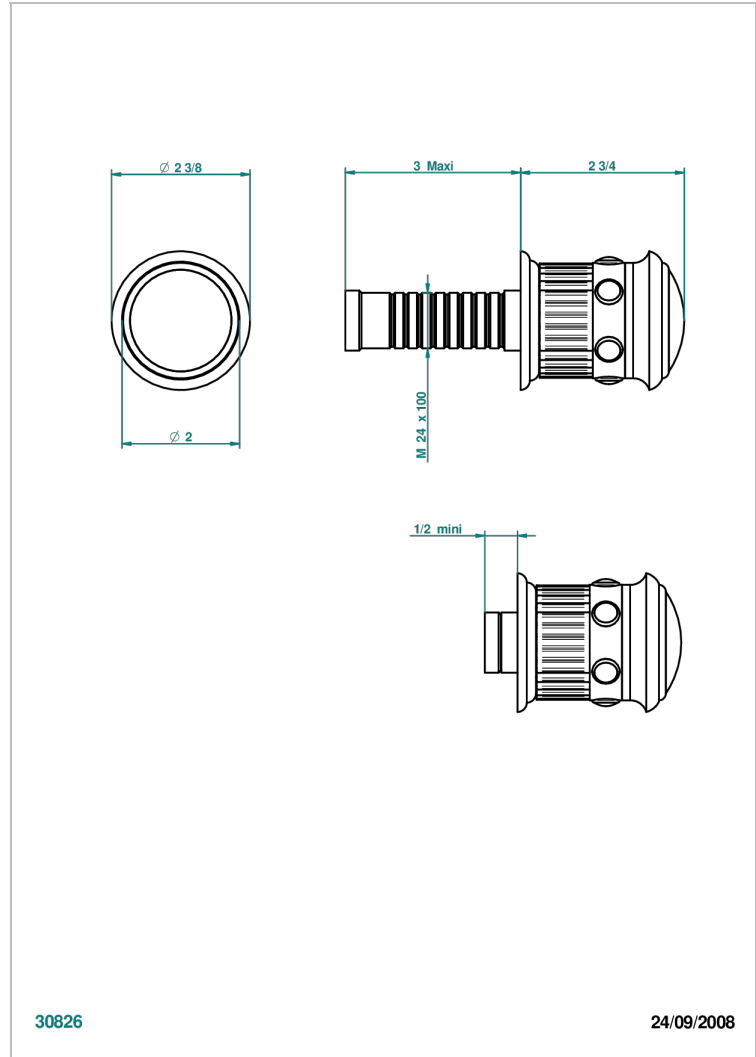

TROCADERO LAPIS LAZULI

U7B-30B

THG[®]
PARIS

Trim only for wall valve 1/2" ref.30/CA & 30/HA and 3/4" ref.32/CA & 32/HA and diverter ref.50/4VMA

CHARACTERISTIC

- Trocadéro Lapis Lazuli
- Trim only for wall valve 1/2" ref.30/CA & 30/HA and 3/4" ref.32/CA & 32/HA and diverter ref.50/4VMA

RELATED SKU'S

- Ref. G00-30/CA Wall mounted 1/2" valve body with ceramic head, 1/4 turn left - no trim
- Ref. G00-30/HA Wall mounted 1/2" valve body with ceramic head, 1/4 turn right
- Ref. G00-32/CA Wall mounted 3/4" valve with ceramic head, 1/4 turn left - no trim
- Ref. G00-32/HA Wall mounted 3/4" valve body with ceramic head, 1/4 turn right - no trim

AVAILABLE FINITIONS

Antique nickel - H28
Black ceram - D30
Blush PVD - H62
Brass color PVD - H49
Brown bronze color PVD - F33
Gold color PVD - H52

Graphite PVD - H64
Matt Umber PVD - H67
Matt blush PVD - H60
Matt brass color PVD - H50
Matt brown bronze color PVD - F34
Matt chrome - C02