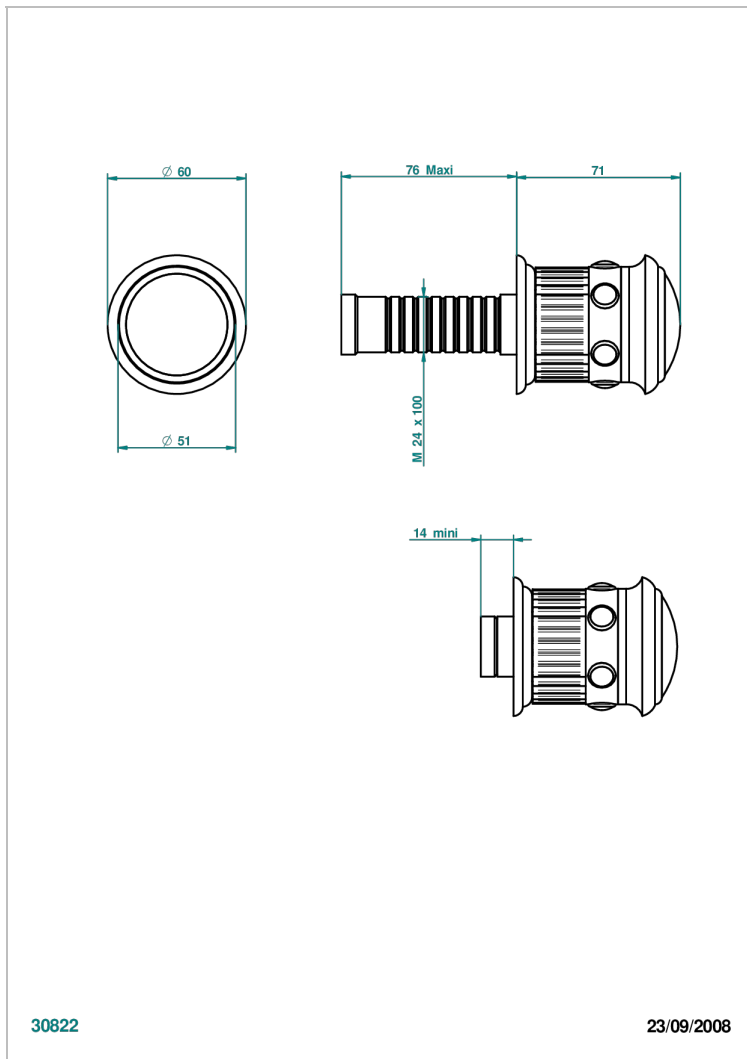

# TROCADERO MALACHITE

U7A-30B

Wall volume control 30 & 32 trim

THG<sup>®</sup>  
PARIS

30822

23/09/2008

## CHARACTERISTIC

- Trocadéro Malachite
- Wall volume control 30 & 32 trim

## RELATED SKU'S

- Ref. G00-32CUSA 3/4" Volume control wall valve with ceramic cartridge
- Ref. G00-32HUSA 3/4" Volume control wall valve with ceramic cartridge counterclockwise
- Ref. G00-30CUSA 1/2" volume control wall valve with ceramic cartridge
- Ref. G00-30HUSA 1/2" Volume control wall valve with ceramic cartridge counterclockwise