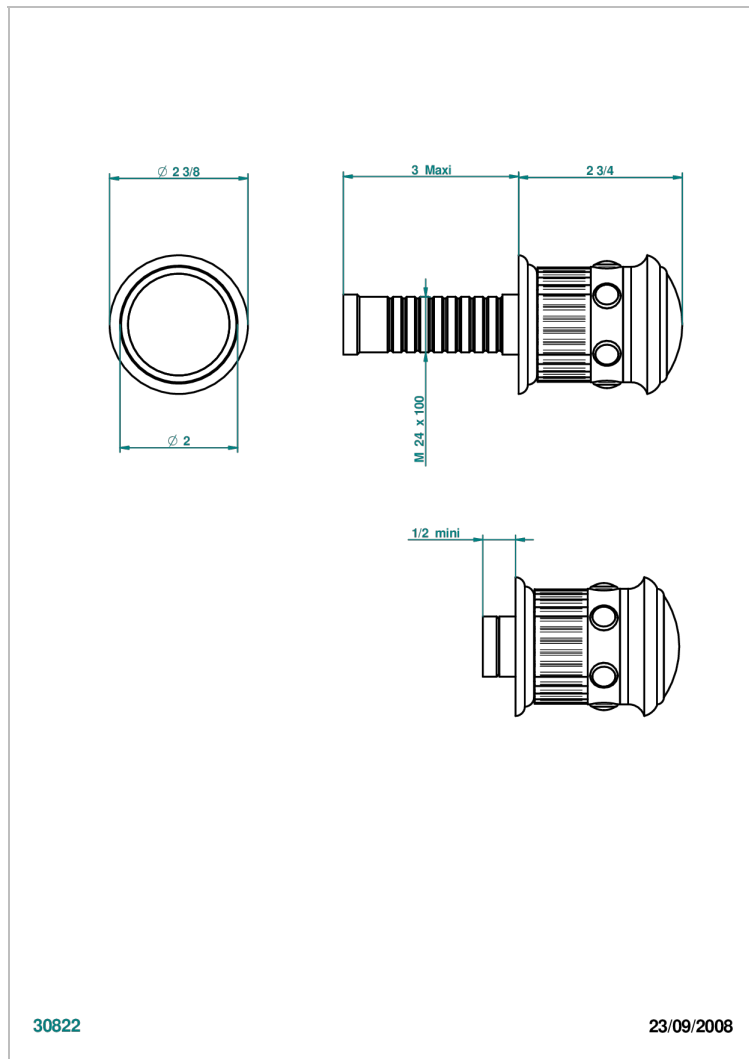

TROCADERO MALACHITE

U7A-30B

Wall volume control 30 & 32 trim

THG[®]
PARIS

30822

23/09/2008

CHARACTERISTIC

- Trocadéro Malachite
- Wall volume control 30 & 32 trim

RELATED SKU'S

- Ref. G00-32CUSA 3/4" Volume control wall valve with ceramic cartridge
- Ref. G00-32HUSA 3/4" Volume control wall valve with ceramic cartridge counterclockwise
- Ref. G00-30CUSA 1/2" volume control wall valve with ceramic cartridge
- Ref. G00-30HUSA 1/2" Volume control wall valve with ceramic cartridge counterclockwise