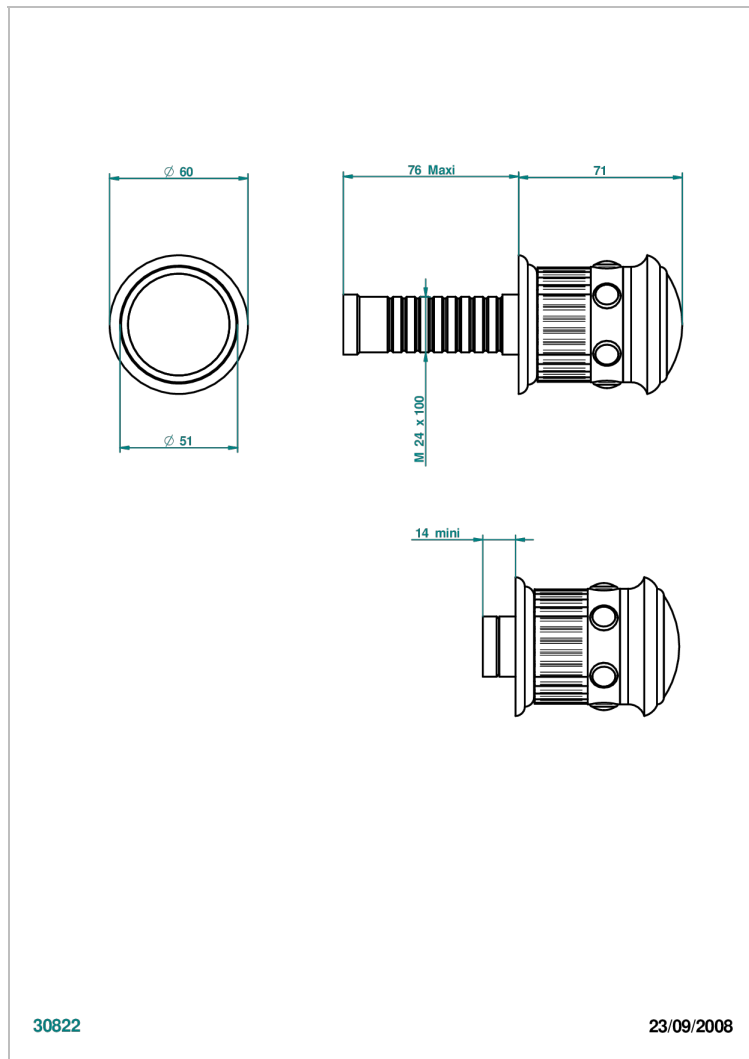

TROCADERO MALACHITE

U7A-30B

THG[®]
PARIS

Trim only for wall valve 1/2" ref.30/CA & 30/HA and 3/4" ref.32/CA & 32/HA and diverter ref.50/4VMA

30822

23/09/2008

CHARACTERISTIC

- Trocadéro Malachite
- Trim only for wall valve 1/2" ref.30/CA & 30/HA and 3/4" ref.32/CA & 32/HA and diverter ref.50/4VMA

RELATED SKU'S

- Ref. G00-30/CA Wall mounted 1/2" valve body with ceramic head, 1/4 turn left - no trim
- Ref. G00-30/HA Wall mounted 1/2" valve body with ceramic head, 1/4 turn right
- Ref. G00-32/CA Wall mounted 3/4" valve with ceramic head, 1/4 turn left - no trim
- Ref. G00-32/HA Wall mounted 3/4" valve body with ceramic head, 1/4 turn right - no trim

AVAILABLE FINITIONS

Antique nickel - H28
Black ceram - D30
Blush PVD - H62
Brass color PVD - H49
Brown bronze color PVD - F33
Gold color PVD - H52

Graphite PVD - H64
Matt Umber PVD - H67
Matt blush PVD - H60
Matt brass color PVD - H50
Matt brown bronze color PVD - F34
Matt chrome - C02