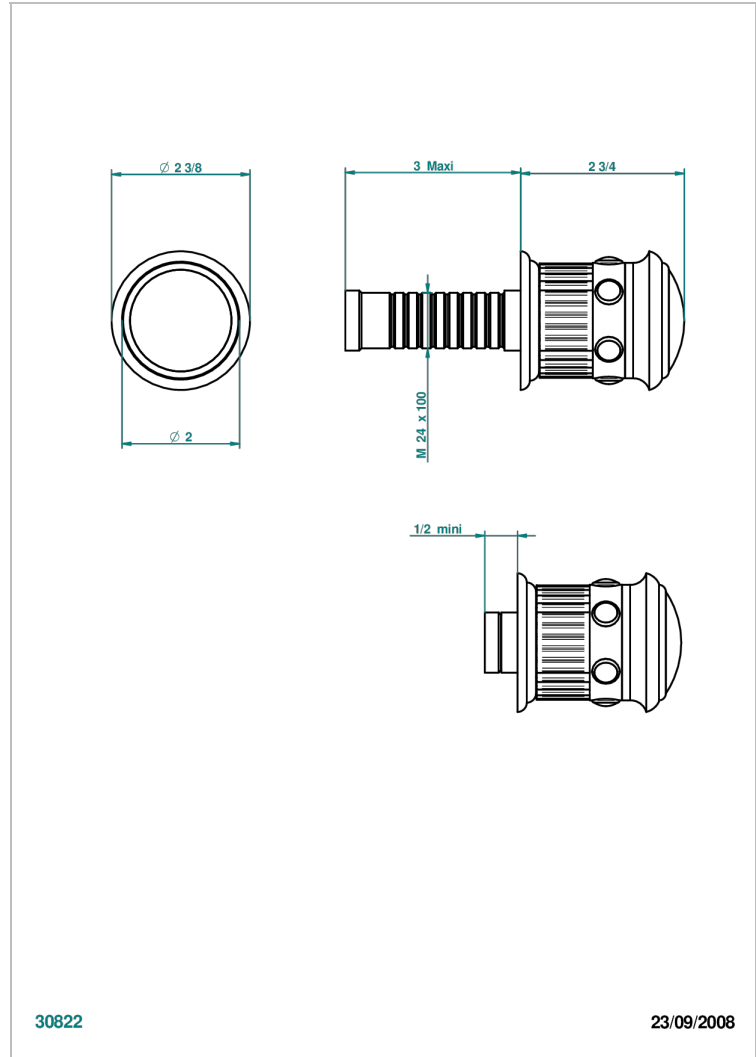

# TROCADERO MALACHITE

U7A-30B

THG<sup>®</sup>  
PARIS

Trim only for wall valve 1/2" ref.30/CA & 30/HA and 3/4" ref.32/CA & 32/HA and diverter ref.50/4VMA

30822

23/09/2008

## CHARACTERISTIC

- Trocadéro Malachite
- Trim only for wall valve 1/2" ref.30/CA & 30/HA and 3/4" ref.32/CA & 32/HA and diverter ref.50/4VMA

## RELATED SKU'S

- Ref. G00-30/CA Wall mounted 1/2" valve body with ceramic head, 1/4 turn left - no trim
- Ref. G00-30/HA Wall mounted 1/2" valve body with ceramic head, 1/4 turn right
- Ref. G00-32/CA Wall mounted 3/4" valve with ceramic head, 1/4 turn left - no trim
- Ref. G00-32/HA Wall mounted 3/4" valve body with ceramic head, 1/4 turn right - no trim