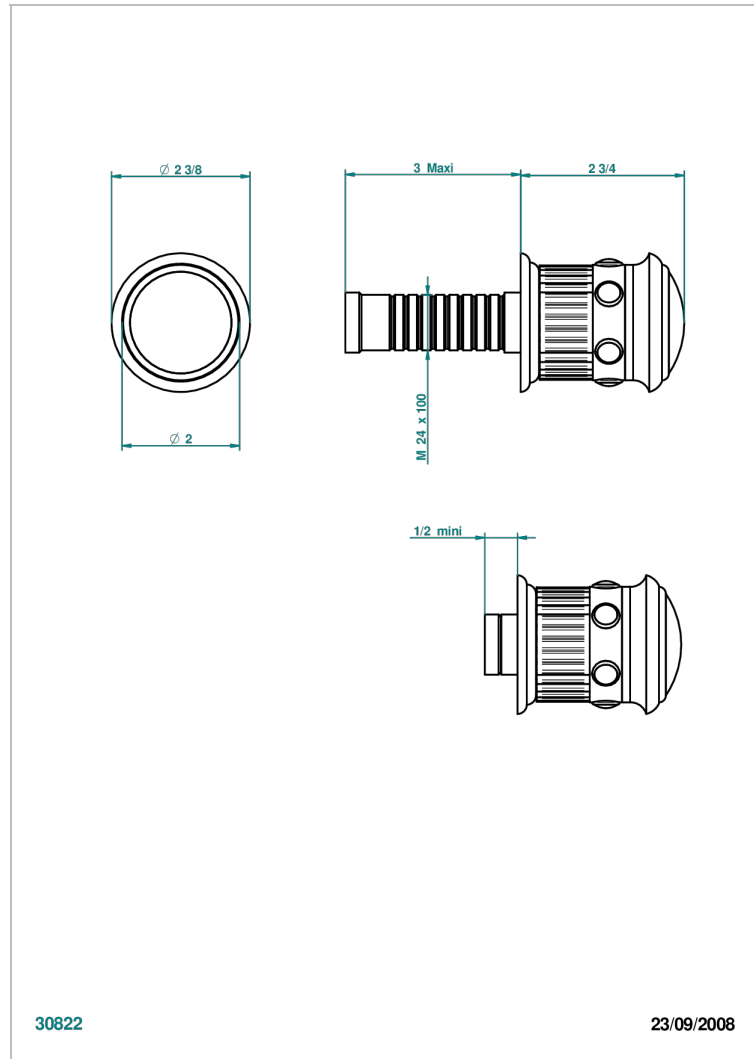

TROCADERO MALACHITE

U7A-30B

Trim only for wall valve 1/2" ref.30/CA & 30/HA and 3/4" ref.32/CA & 32/HA and diverter ref.50/4VMA

THG[®]
PARIS

CHARACTERISTIC

- Trocadéro Malachite
- Trim only for wall valve 1/2" ref.30/CA & 30/HA and 3/4" ref.32/CA & 32/HA and diverter ref.50/4VMA

RELATED SKU'S

- Ref. G00-30/CA Wall mounted 1/2" valve body with ceramic head, 1/4 turn left - no trim
- Ref. G00-30/HA Wall mounted 1/2" valve body with ceramic head, 1/4 turn right
- Ref. G00-32/CA Wall mounted 3/4" valve with ceramic head, 1/4 turn left - no trim
- Ref. G00-32/HA Wall mounted 3/4" valve body with ceramic head, 1/4 turn right - no trim

AVAILABLE FINITIONS

Antique nickel - H28
Black ceram - D30
Blush PVD - H62
Brass color PVD - H49
Brown bronze color PVD - F33
Gold color PVD - H52

Graphite PVD - H64
Matt Umber PVD - H67
Matt blush PVD - H60
Matt brass color PVD - H50
Matt brown bronze color PVD - F34
Matt chrome - C02