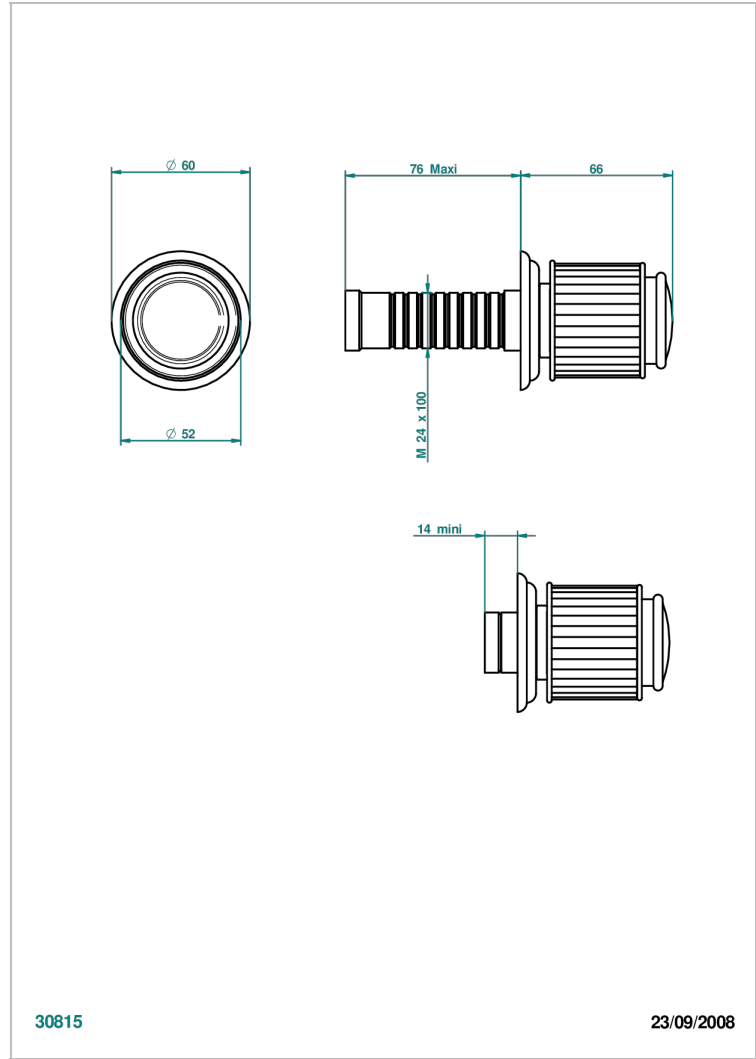

JAIPUR SATINY CRYSTAL

A9B-30B

Wall volume control 30 & 32 trim

THG[®]
PARIS

30815

23/09/2008

CHARACTERISTIC

- Jaipur Satiny crystal
- Wall volume control 30 & 32 trim

RELATED SKU'S

- Ref. G00-32CUSA 3/4" Volume control wall valve with ceramic cartridge
- Ref. G00-32HUSA 3/4" Volume control wall valve with ceramic cartridge counterclockwise
- Ref. G00-30CUSA 1/2" volume control wall valve with ceramic cartridge
- Ref. G00-30HUSA 1/2" Volume control wall valve with ceramic cartridge counterclockwise