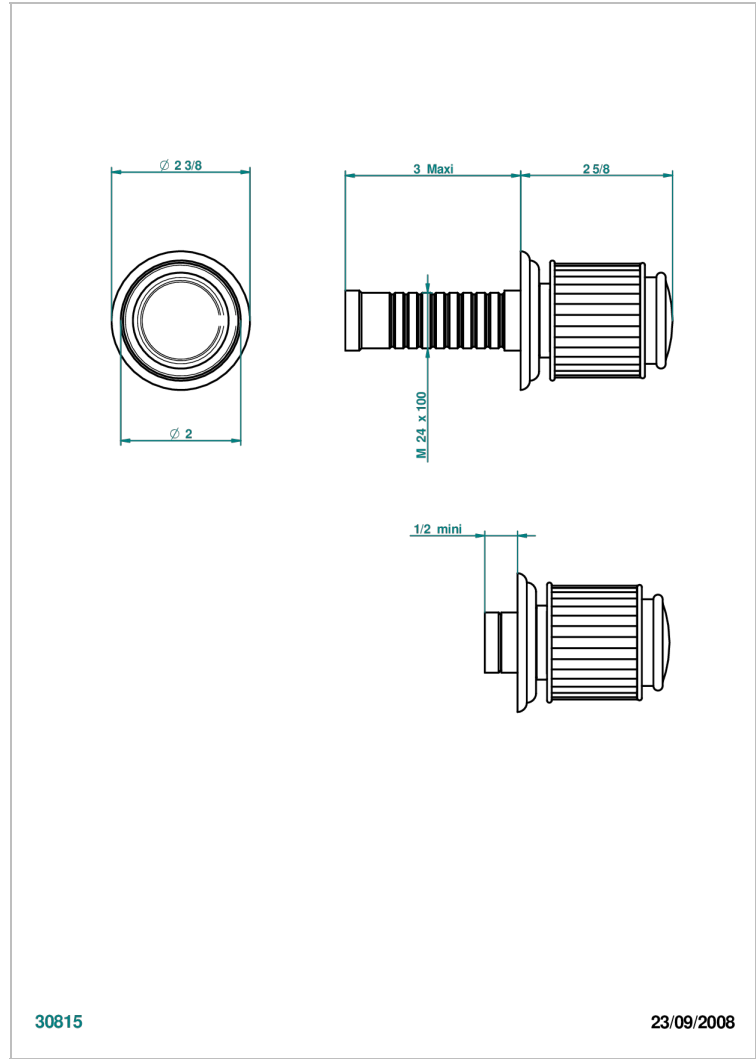

JAIPUR SATINY CRYSTAL

A9B-30B

Wall volume control 30 & 32 trim

THG[®]
PARIS

30815

23/09/2008

CHARACTERISTIC

- Jaipur Satiny crystal
- Wall volume control 30 & 32 trim

RELATED SKU'S

- Ref. G00-32CUSA 3/4" Volume control wall valve with ceramic cartridge
- Ref. G00-32HUSA 3/4" Volume control wall valve with ceramic cartridge counterclockwise
- Ref. G00-30CUSA 1/2" volume control wall valve with ceramic cartridge
- Ref. G00-30HUSA 1/2" Volume control wall valve with ceramic cartridge counterclockwise