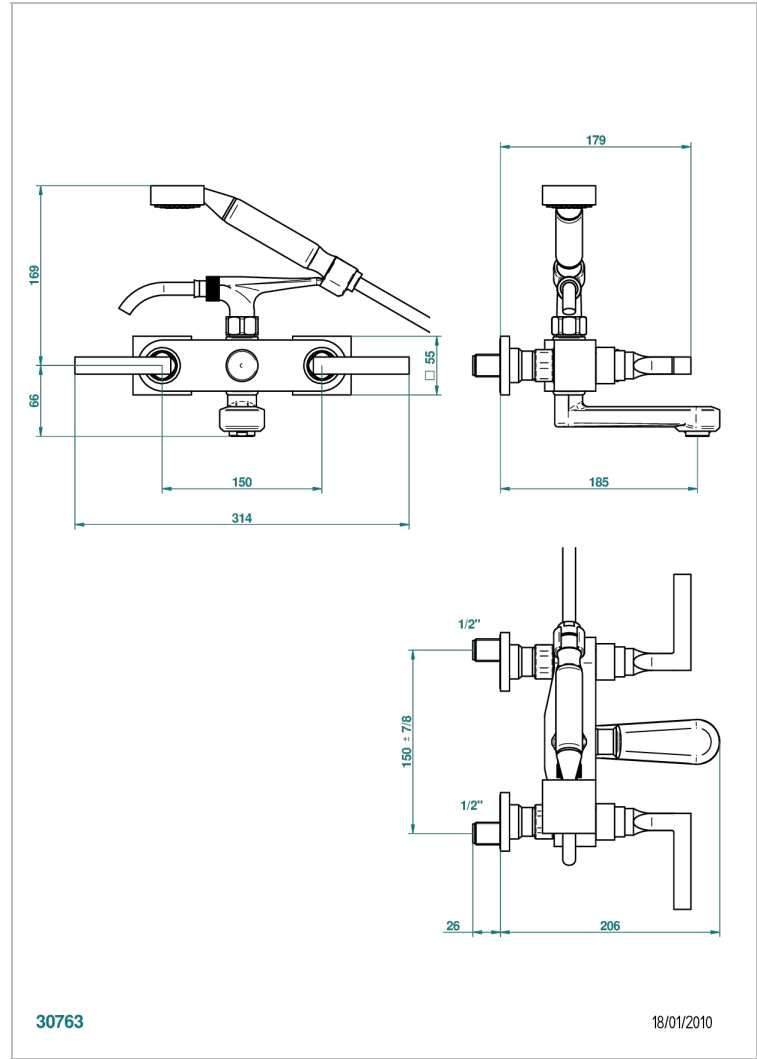

# BELUGA WITH LEVER

G1U-13B

Wall mounted 2-hole bath/shower mixer, shower and hose

THG<sup>®</sup>  
PARIS

## TECHNICAL SPECS

- Recommandé : 3 bars (max. 5 bars) - Advised : 43,5 psi (max. 72 psi)
- Bec : 35 l/min à 3 bars - Douchette : 9,5 l/min à 3 bars
- Spout : 9.26 gpm at 43.5 psi - Handshower : 2.5 gpm at 43.5 psi