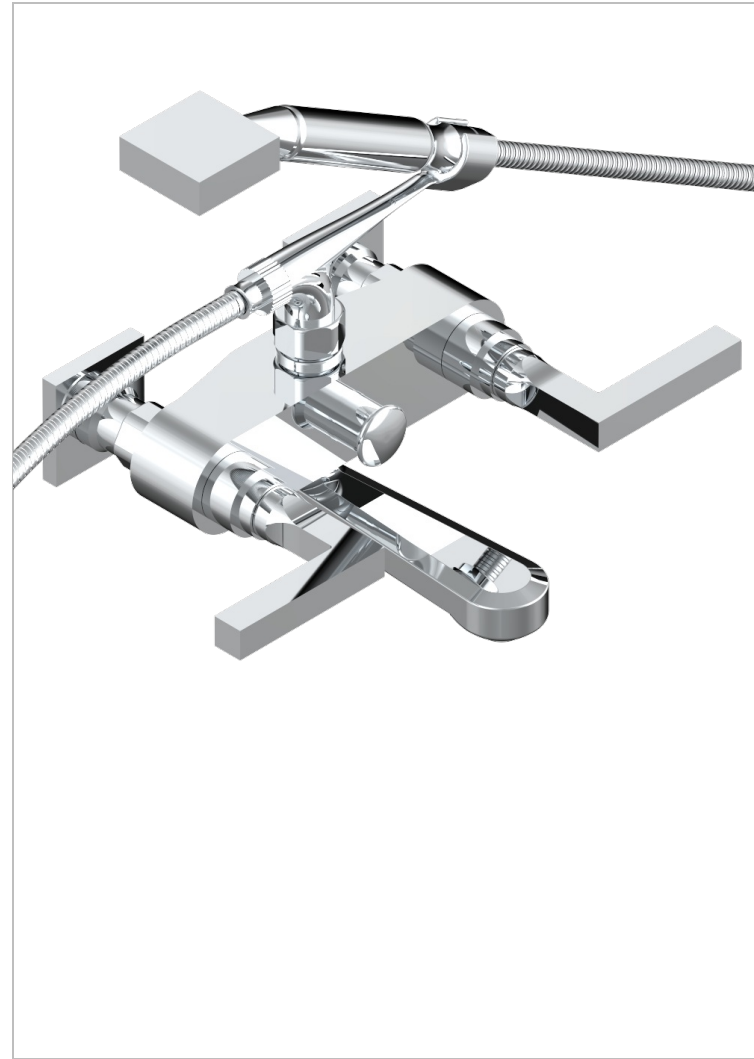

# BELUGA WITH LEVER

G1U-13B

Wall mounted 2-hole bath/shower mixer, shower and hose

THG<sup>®</sup>  
PARIS

## CHARACTERISTIC

- ACS : 21ACCLY033

## TECHNICAL SPECS

- Recommandé : 3 bars (max. 5 bars) - Advised : 43,5 psi (max. 72 psi)
- Bec : 35 l/min à 3 bars - Douchette : 9,5 l/min à 3 bars
- Spout : 9.26 gpm at 43.5 psi - Handshower : 2.5 gpm at 43.5 psi