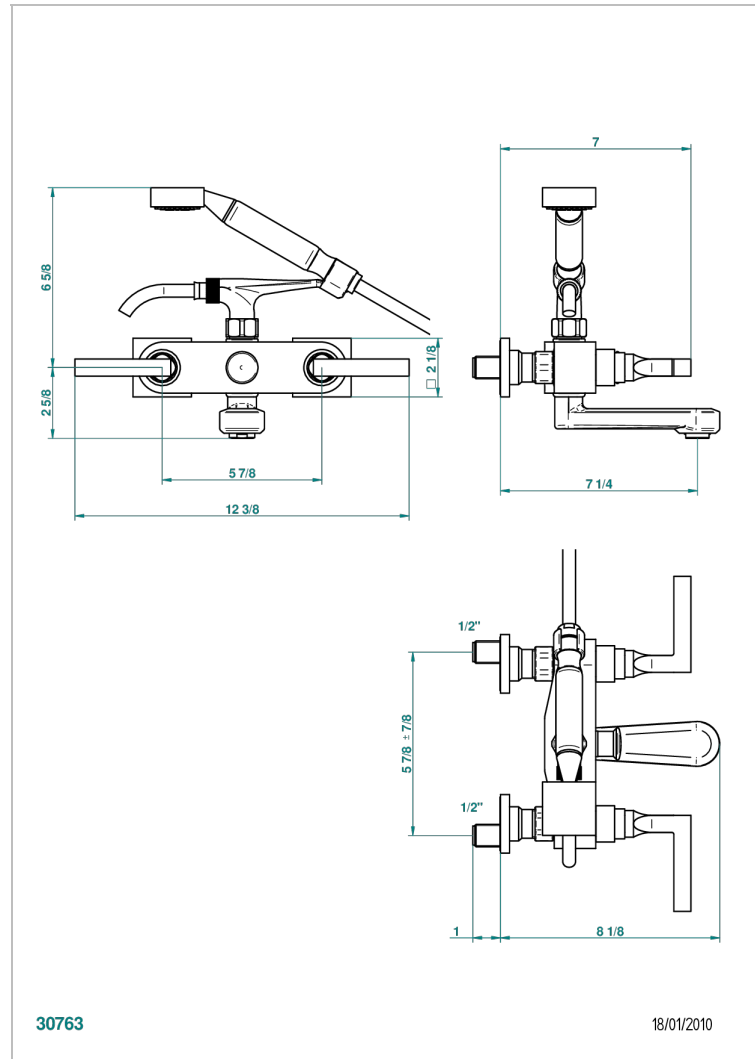

BELUGA WITH LEVER

G1U-13B

Wall mounted 2-hole bath/shower mixer, shower and hose

CHARACTERISTIC

- ACS : 21ACCLY033

TECHNICAL SPECS

- Recommandé : 3 bars (max. 5 bars) - Advised : 43,5 psi (max. 72 psi)
- Bec : 35 l/min à 3 bars - Douchette : 9,5 l/min à 3 bars
- Spout : 9.26 gpm at 43.5 psi - Handshower : 2.5 gpm at 43.5 psi

STANDARDS

AVAILABLE FINITIONS

Antique nickel - H28
Black ceram - D30
Blush PVD - H62
Brass color PVD - H49
Brown bronze color PVD - F33
Gold color PVD - H52

Graphite PVD - H64
Lacquered light bronze - D01
Matt Umber PVD - H67
Matt blush PVD - H60
Matt brass color PVD - H50
Matt brown bronze color PVD - F34