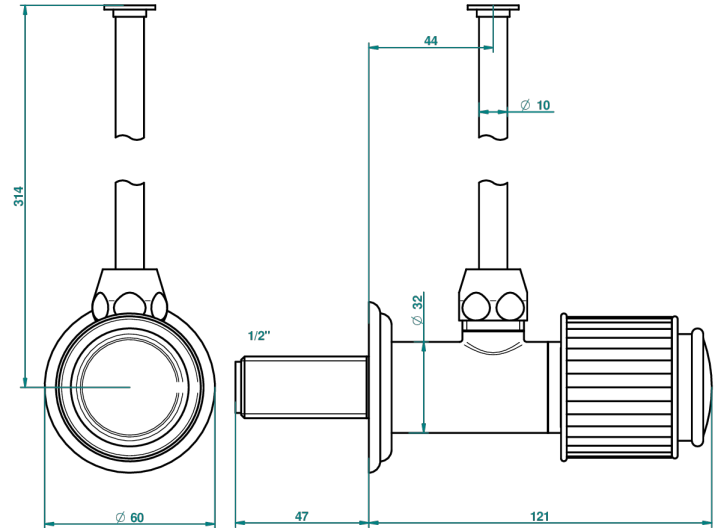

JAIPUR BLACK ONYX

A9C-181/S

1/2" stylised adjustable stop cock with 30 cm tube

30759

16/09/2008

CHARACTERISTIC

- Jaipur Black Onyx
- 1/2" stylised adjustable stop cock with 30 cm tube

AVAILABLE FINITIONS