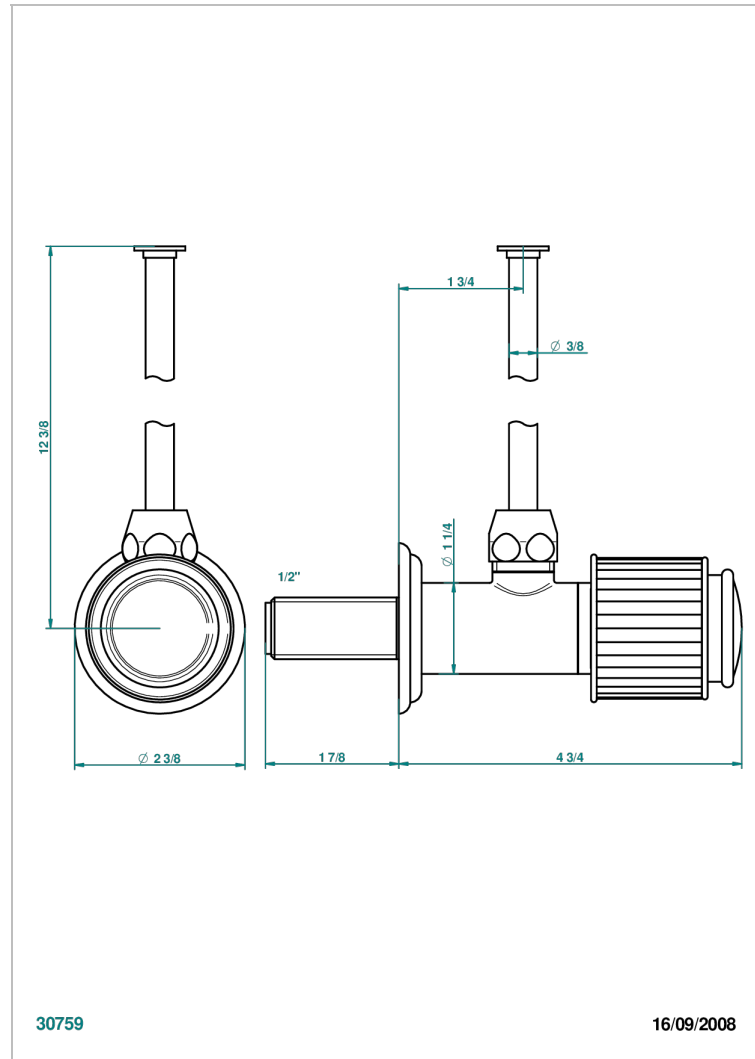

JAIPUR BLACK ONYX

A9C-181/S

1/2" stylised adjustable stop cock with 30 cm tube

CHARACTERISTIC

- Jaipur Black Onyx
- 1/2" stylised adjustable stop cock with 30 cm tube

AVAILABLE FINITIONS

Antique nickel - H28
Black ceram - D30
Blush PVD - H62
Brass color PVD - H49
Brown bronze color PVD - F33
Gold color PVD - H52

Nickel color PVD - H55
Polished chrome (color finish) - A02
Polished chrome / Polished gold (color finish) - G02
Polished gold (color finish) - F01
Polished nickel - B01
Soft gold - F30

Soft matt gold - F31
Umber PVD - H66
Varnished matt antique red copper (color finish) - H07