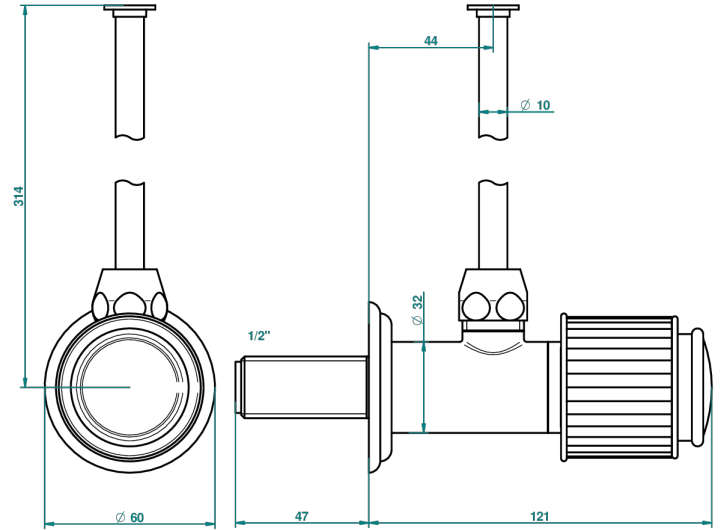

JAIPUR SATIN CRYSTAL

A9B-181/S

1/2" stylised adjustable stop cock with 30 cm tube

THG[®]
PARIS

30758

16/09/2008

CHARACTERISTIC

- Jaipur Satin crystal
- 1/2" stylised adjustable stop cock with 30 cm tube