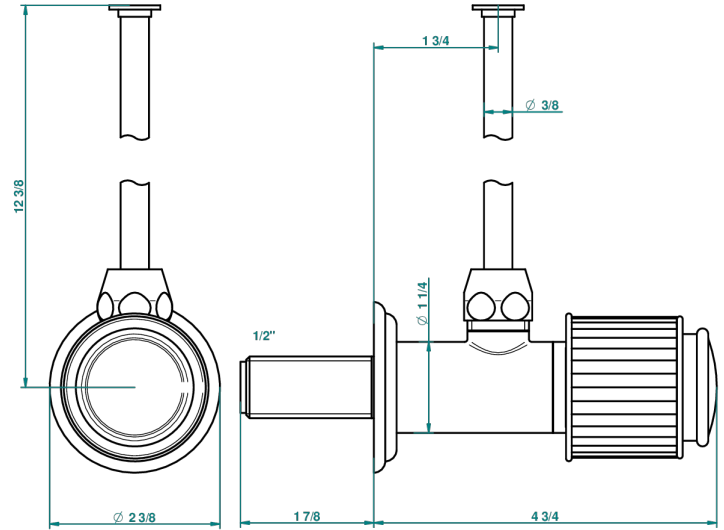

# JAIPUR SATIN CRYSTAL

A9B-181/S

1/2" stylised adjustable stop cock with 30 cm tube

30758

16/09/2008

## CHARACTERISTIC

- Jaipur Satin crystal
- 1/2" stylised adjustable stop cock with 30 cm tube