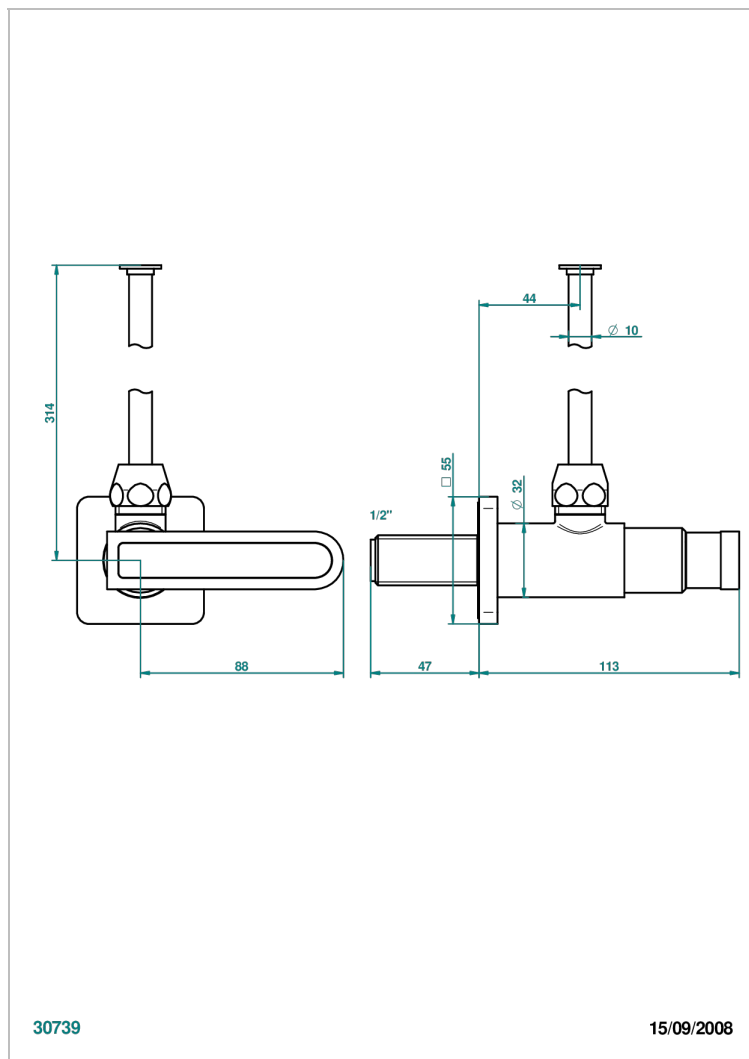

PROFIL BLACK ONYX WITH LEVER

A6P-181/S

1/2" stylised adjustable stop cock with 30 cm tube

CHARACTERISTIC

- Profil Black Onyx with lever
- 1/2" stylised adjustable stop cock with 30 cm tube

AVAILABLE FINITIONS