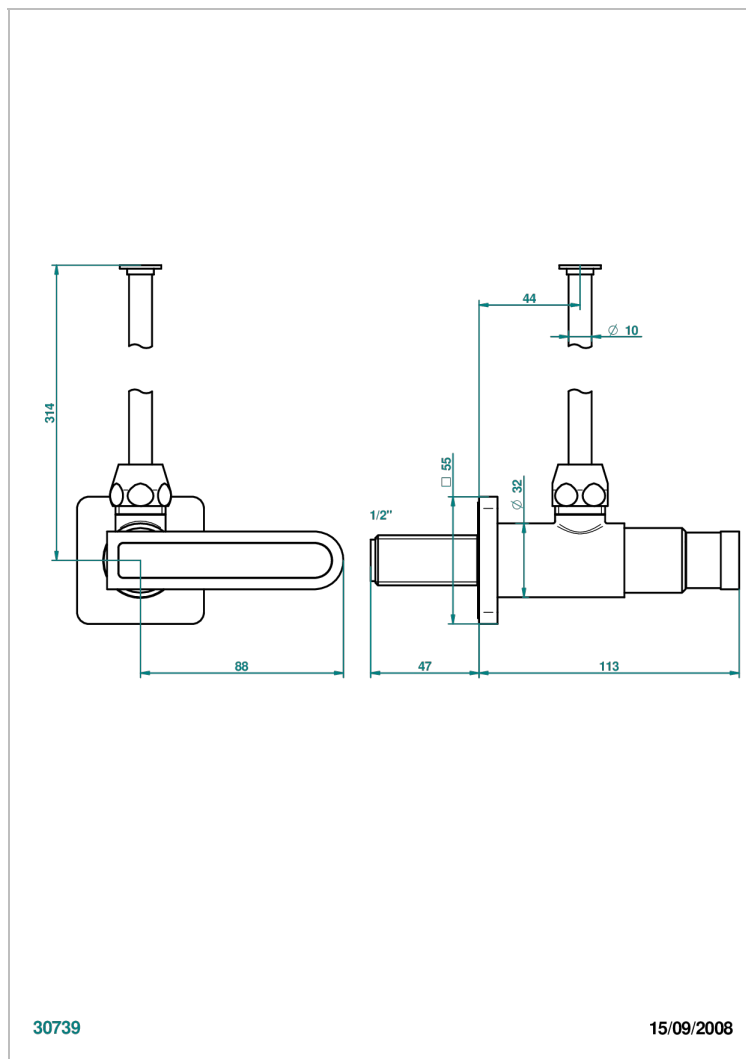

# PROFIL BLACK ONYX WITH LEVER

A6P-181/S

1/2" stylised adjustable stop cock with 30 cm tube

## CHARACTERISTIC

- Profil Black Onyx with lever
- 1/2" stylised adjustable stop cock with 30 cm tube