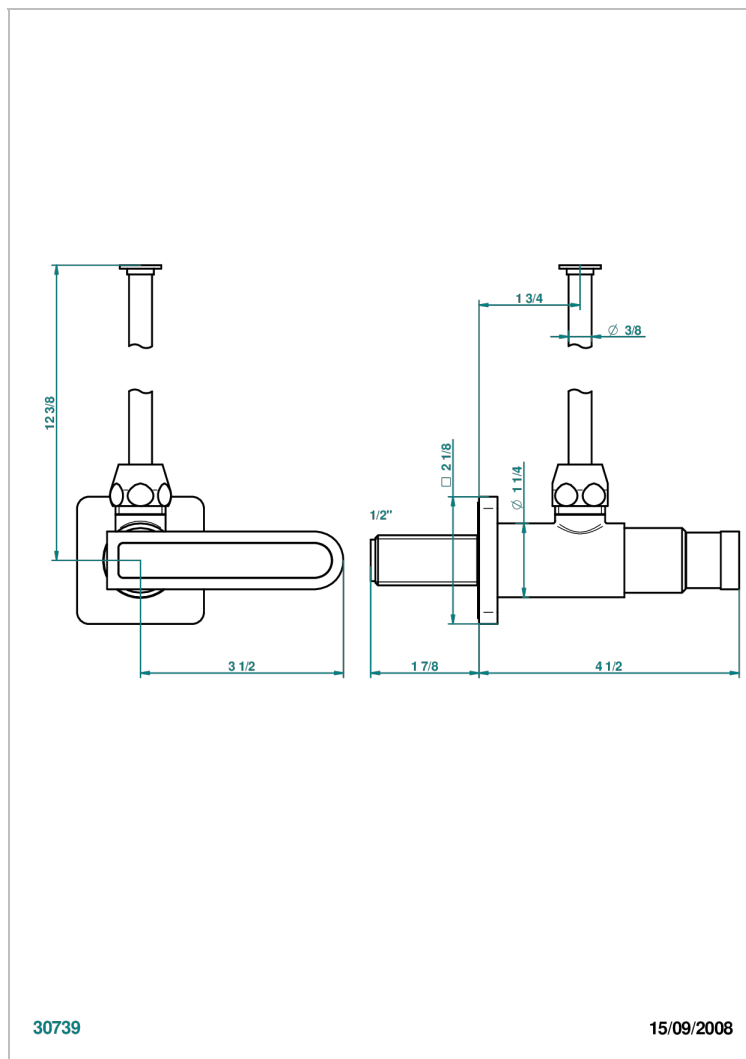

PROFIL BLACK ONYX WITH LEVER

A6P-181/S

1/2" stylised adjustable stop cock with 30 cm tube

CHARACTERISTIC

- Profil Black Onyx with lever
- 1/2" stylised adjustable stop cock with 30 cm tube

AVAILABLE FINITIONS