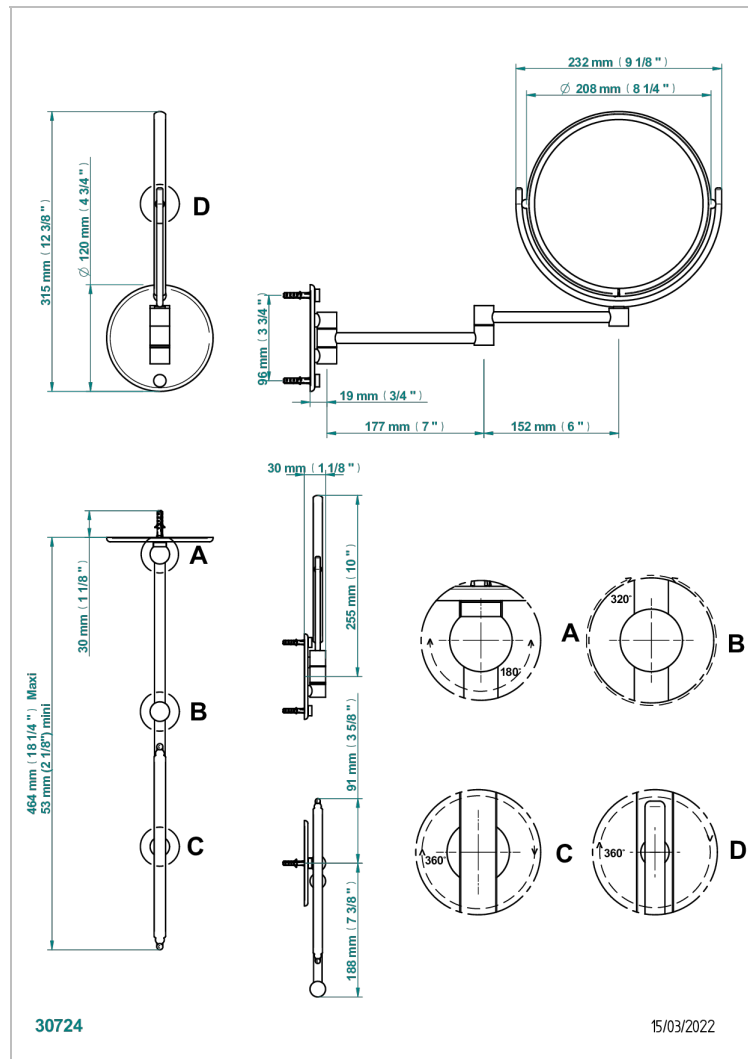

G00-661

Wall mirror, reversible \varnothing 8" with wall double arm - 1 magnifying face (not available in PVD finishes)

CHARACTERISTIC

- General Products
- Wall mirror, reversible \varnothing 8" with wall double arm - 1 magnifying face (not available in PVD finishes)

AVAILABLE FINITIONS

- Chrome polished - A02
- Gold mat - F07
- Gold polished - F01
- Matt nickel (American satin) - C01
- Nickel polished - B01
- Soft gold - F30

Soft matt gold - F31