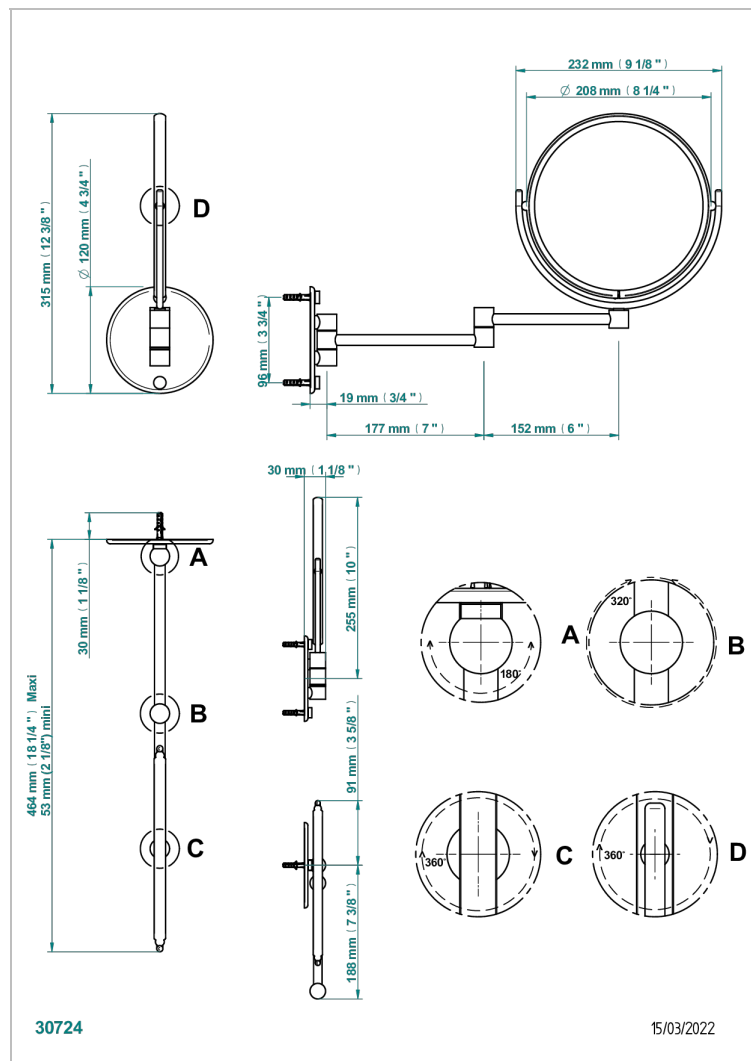

GENERAL ITEMS

G00-661

Wall mounted mirror, reversible, ø 200 mm with wall double arm - magnification: 5x (1side) not available in PVD finishes

CHARACTERISTIC

- General Items
- Wall mounted mirror, reversible, ø 200 mm with wall double arm - magnification: 5x (1side) not available in PVD finishes