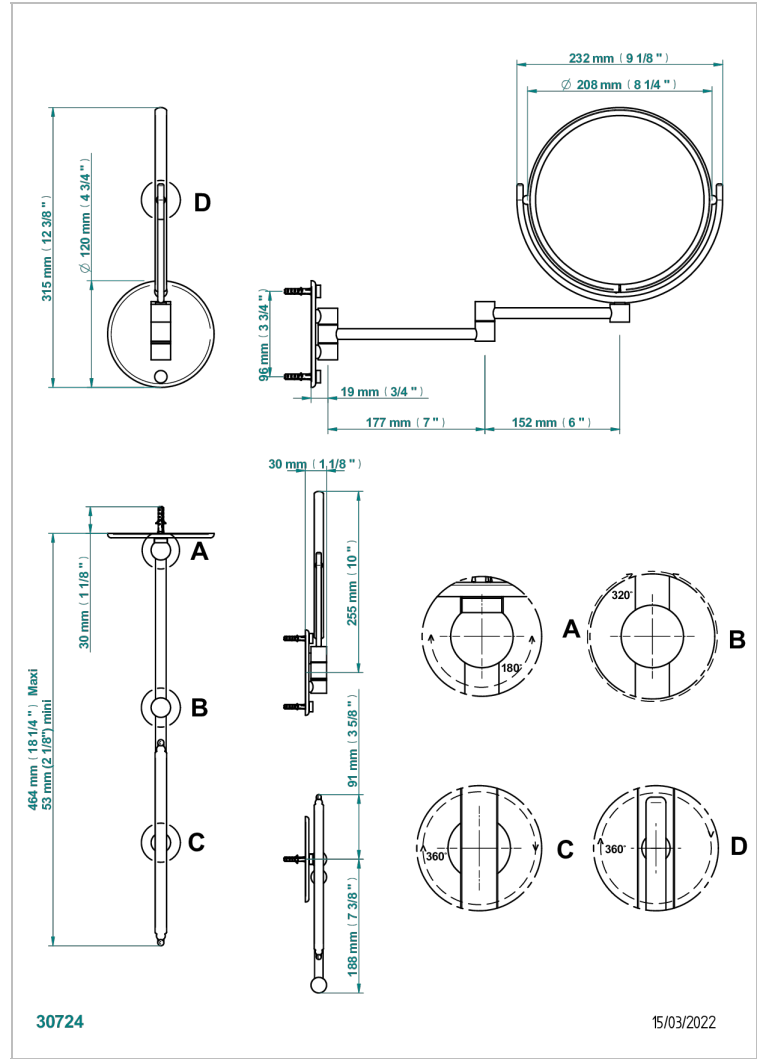

GENERAL ITEMS

G00-661

Wall mounted mirror, reversible, ø 200 mm with wall double arm - magnification: 5x (1side) not available in PVD finishes

CHARACTERISTIC

- General Items
- Wall mounted mirror, reversible, ø 200 mm with wall double arm - magnification: 5x (1side) not available in PVD finishes