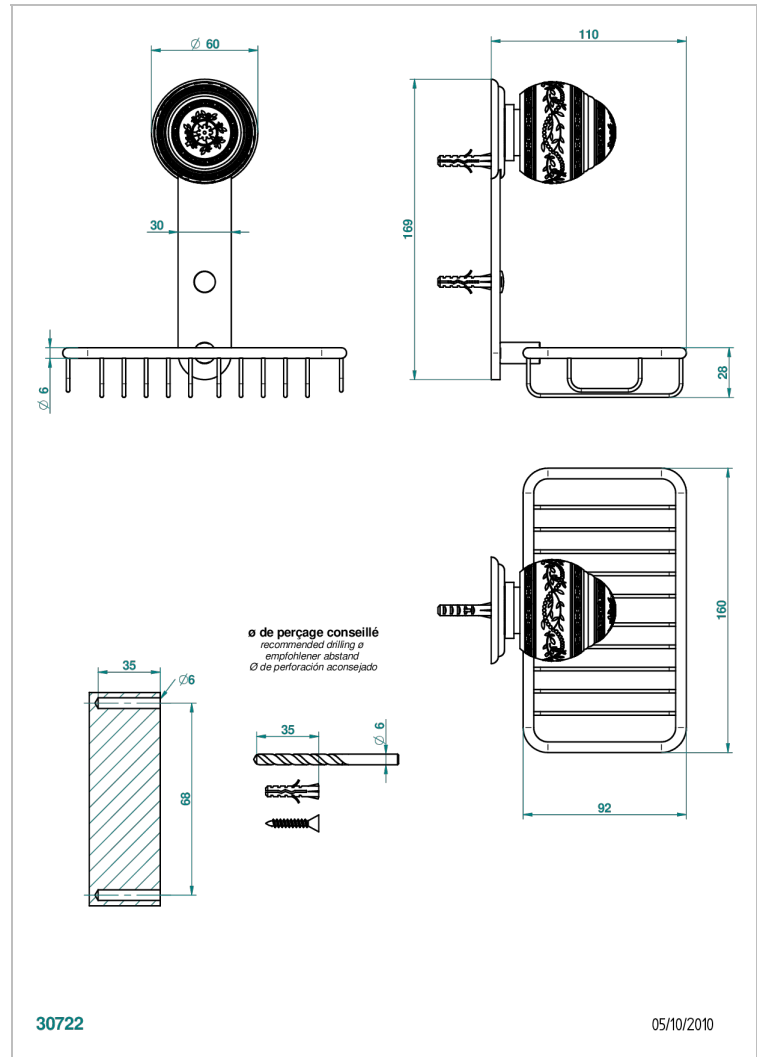

MARQUISE GOLD DECOR

A7F-620

Soap basket, wall mounted 6"1/4 x 3"5/8

CHARACTERISTIC

- Marquise Gold decor
- Soap basket, wall mounted 6"1/4 x 3"5/8

AVAILABLE FINITIONS

Black ceram - D30
Blush PVD - H62
Brass color PVD - H49
Brown bronze color PVD - F33
Chrome polished - A02
Chrome polished / gold polished - G02