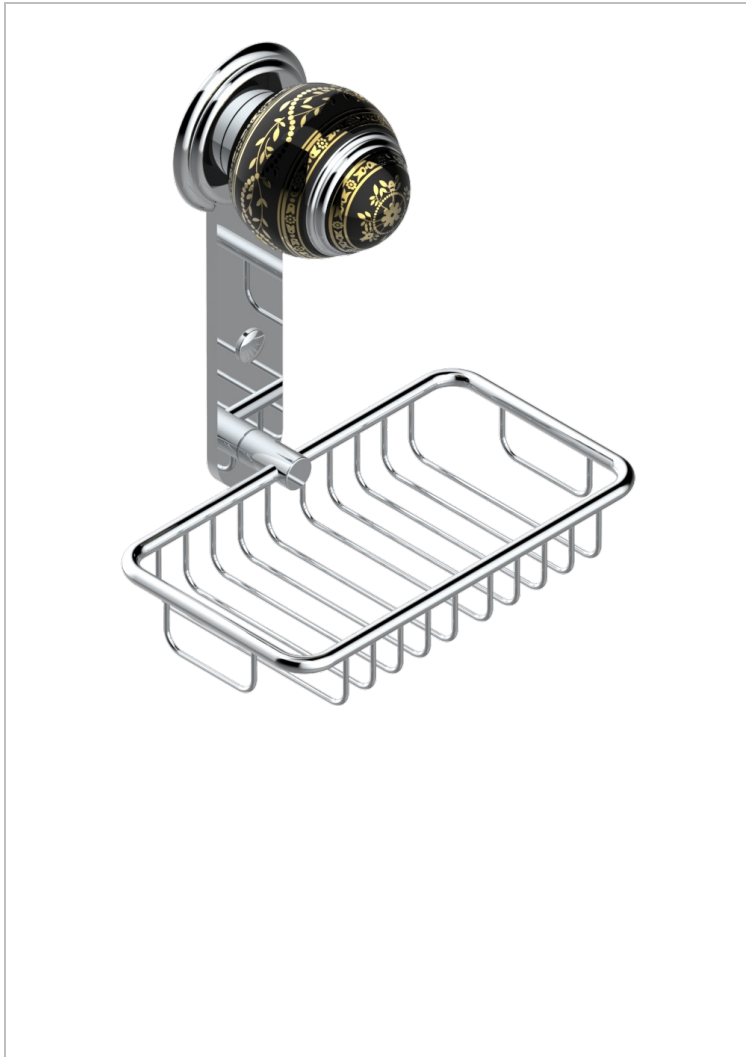

MARQUISE GOLD DECOR

A7F-620

Soap basket, wall mounted 6"1/4 x 3"5/8

CHARACTERISTIC

- Marquise Gold decor
- Soap basket, wall mounted 6"1/4 x 3"5/8

AVAILABLE FINITIONS

Black ceram - D30
Blush PVD - H62
Brass color PVD - H49
Brown bronze color PVD - F33
Chrome polished - A02
Chrome polished / gold polished - G02

Copper antique matt, coated - H07
Gold color PVD - H52
Gold mat - F07
Gold polished - F01
Graphite PVD - H64
Light coated bronze - D01

Matt Umber PVD - H67
Matt blush PVD - H60
Matt brass color PVD - H50
Matt brown bronze color PVD - F34
Matt chrome (American satin) - C02
Matt gold color PVD - H53

Matt graphite PVD - H65
Matt nickel (American satin) - C01
Matt nickel color PVD - H56
Nickel antique / Sovereign - H28
Nickel color PVD - H55
Nickel polished - B01

Soft gold - F30
Soft matt gold - F31
Umber PVD - H66