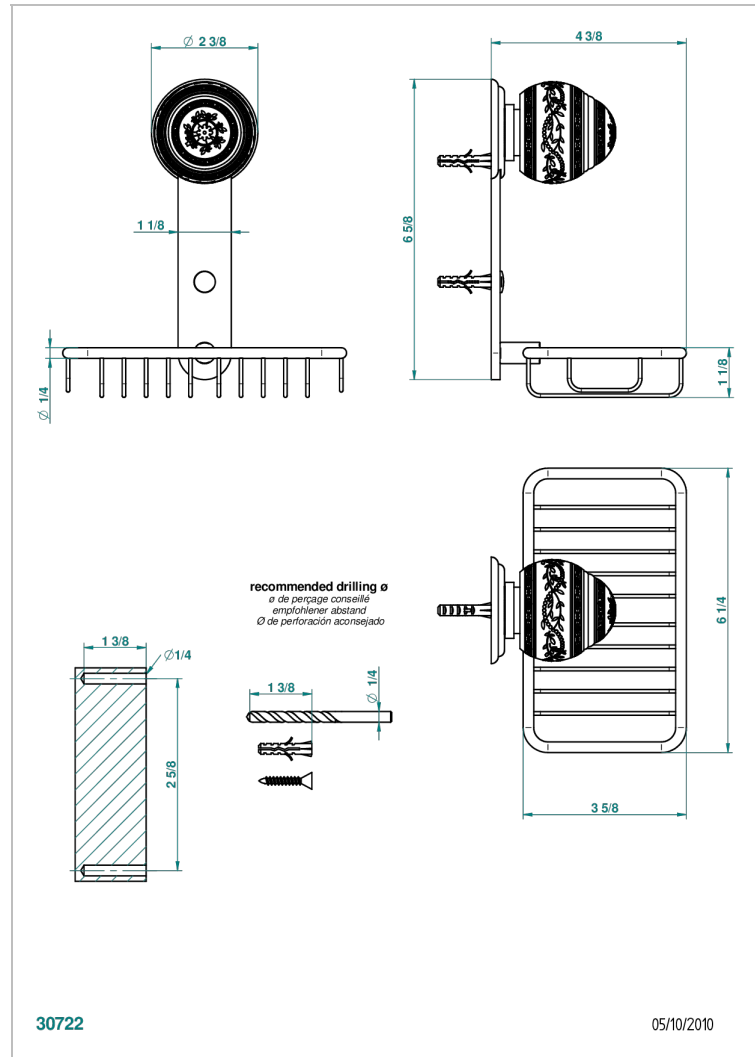

MARQUISE GOLD DECOR

A7F-620

Soap basket, wall mounted 6"1/4 x 3"5/8

CHARACTERISTIC

- Marquise Gold decor
- Soap basket, wall mounted 6"1/4 x 3"5/8

AVAILABLE FINITIONS

Black ceram - D30
Blush PVD - H62
Brass color PVD - H49
Brown bronze color PVD - F33
Chrome polished - A02
Chrome polished / gold polished - G02