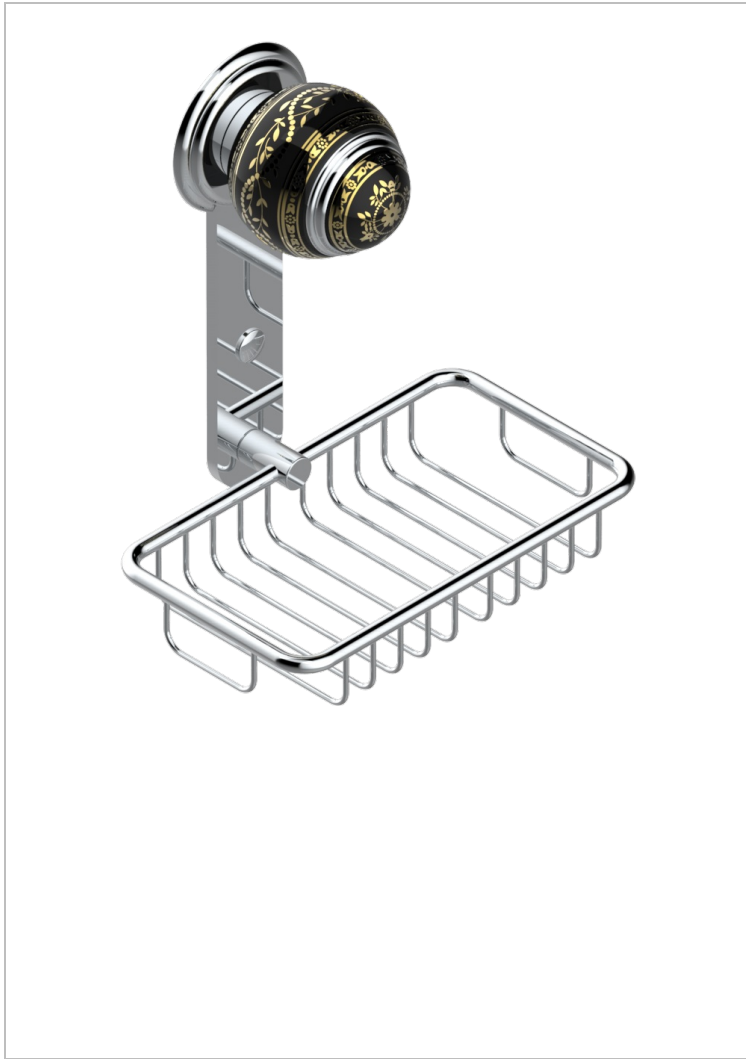

# MARQUISE GOLD DECOR

A7F-620

Net soap dish with flange, 160 x 95 mm

## CHARACTERISTIC

- Marquise Gold decor
- Net soap dish with flange, 160 x 95 mm

## AVAILABLE FINITIONS

Antique nickel - H28  
Black ceram - D30  
Blush PVD - H62  
Brass color PVD - H49  
Brown bronze color PVD - F33  
Gold color PVD - H52

Graphite PVD - H64  
Lacquered light bronze - D01  
Matt Umber PVD - H67  
Matt blush PVD - H60  
Matt brass color PVD - H50  
Matt brown bronze color PVD - F34