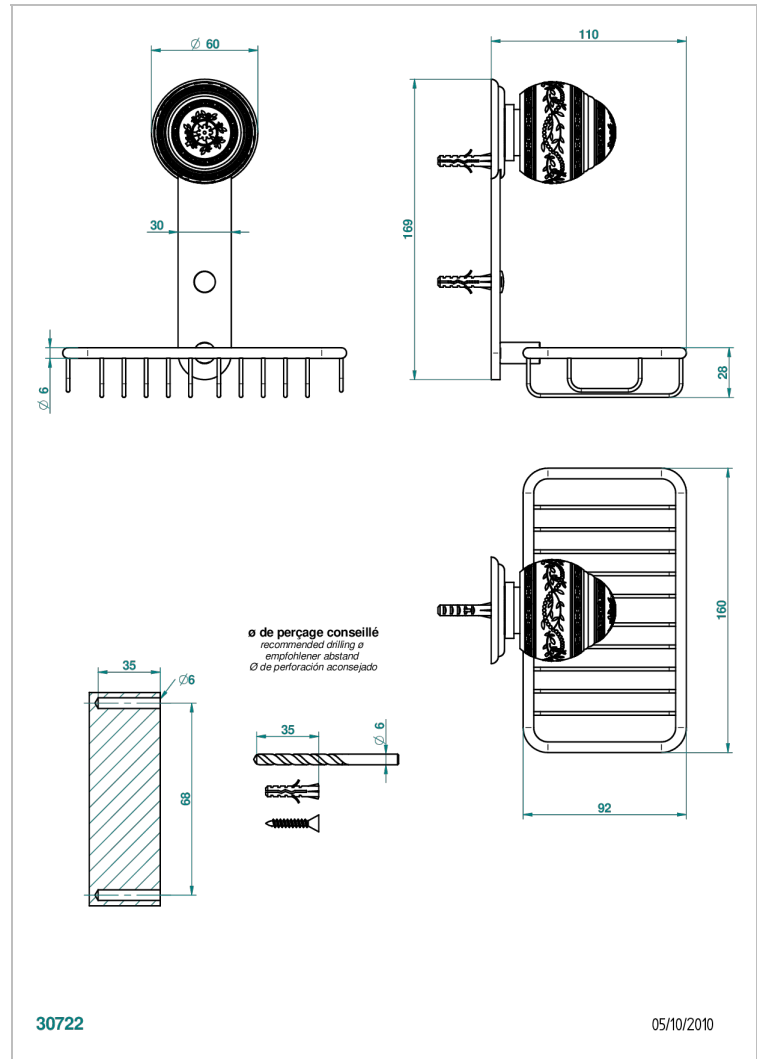

# MARQUISE GOLD DECOR

A7F-620

Net soap dish with flange, 160 x 95 mm

## CHARACTERISTIC

- Marquise Gold decor
- Net soap dish with flange, 160 x 95 mm