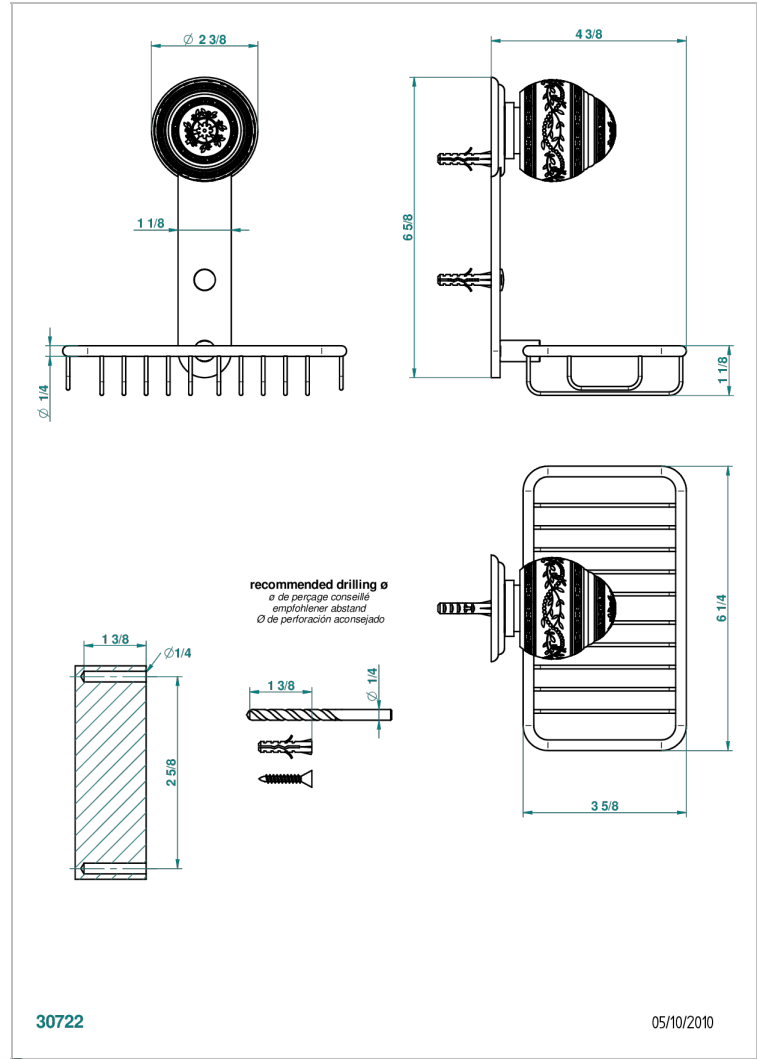

MARQUISE GOLD DECOR

A7F-620

Net soap dish with flange, 160 x 95 mm

CHARACTERISTIC

- Marquise Gold decor
- Net soap dish with flange, 160 x 95 mm

AVAILABLE FINITIONS

Antique nickel - H28
 Black ceram - D30
 Blush PVD - H62
 Brass color PVD - H49
 Brown bronze color PVD - F33
 Gold color PVD - H52