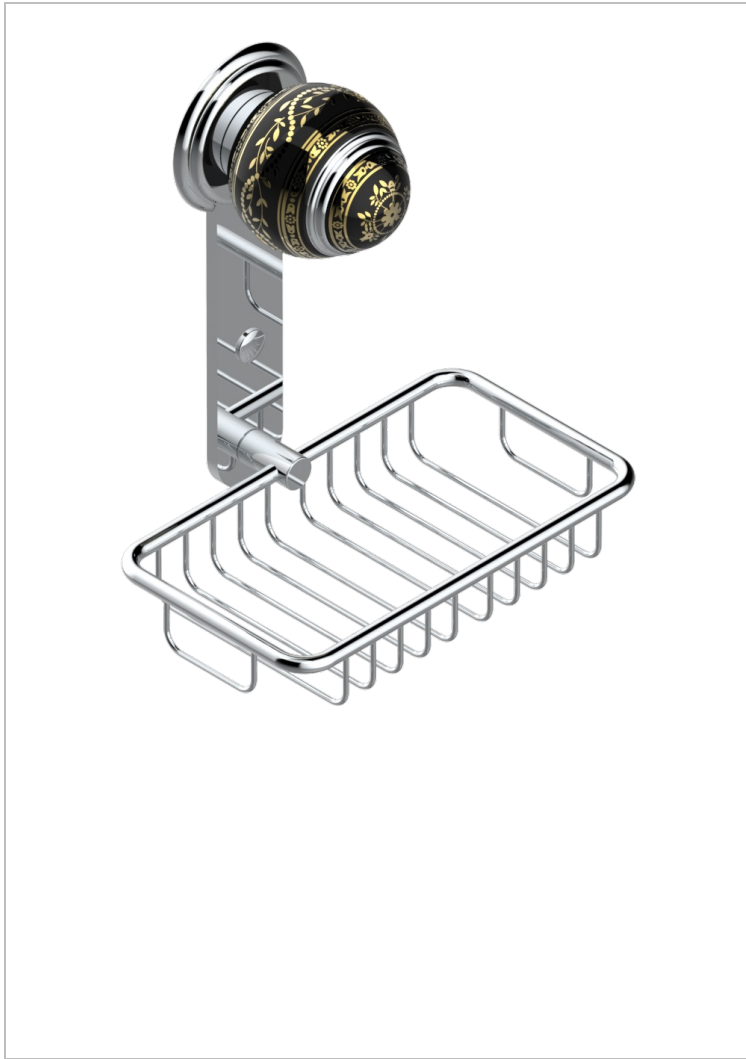

MARQUISE GOLD DECOR

A7F-620

Net soap dish with flange, 160 x 95 mm

CHARACTERISTIC

- Marquise Gold decor
- Net soap dish with flange, 160 x 95 mm

AVAILABLE FINITIONS

Antique nickel - H28
 Black ceram - D30
 Blush PVD - H62
 Brass color PVD - H49
 Brown bronze color PVD - F33
 Gold color PVD - H52

Graphite PVD - H64
 Lacquered light bronze - D01
 Matt Umber PVD - H67
 Matt blush PVD - H60
 Matt brass color PVD - H50
 Matt brown bronze color PVD - F34

Matt chrome - C02
 Matt gold - F07
 Matt gold color PVD - H53
 Matt graphite PVD - H65
 Matt nickel (color finish) - C01
 Matt nickel color PVD - H56

Nickel color PVD - H55
 Polished chrome (color finish) - A02
 Polished chrome / Polished gold (color finish) - G02
 Polished gold (color finish) - F01
 Polished nickel - B01
 Soft gold - F30

Soft matt gold - F31
 Umber PVD - H66
 Varnished matt antique red copper (color finish) - H07