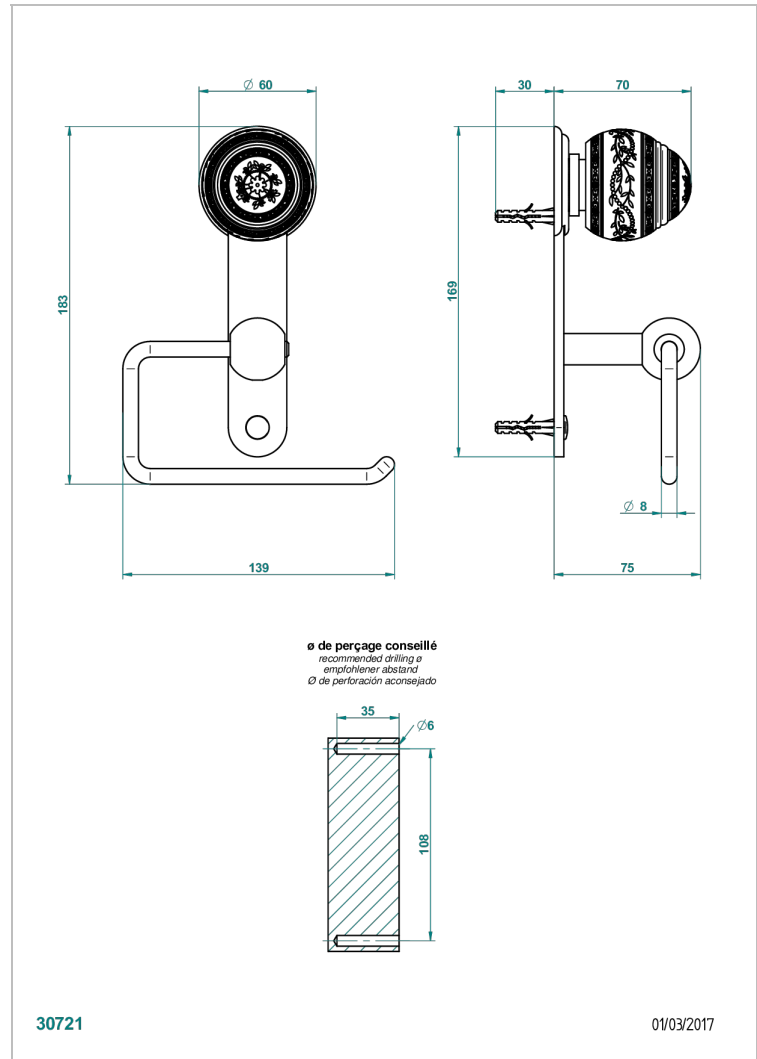

# MARQUISE GOLD DECOR

A7F-538A

Toilet paper holder, single mount without cover

## CHARACTERISTIC

- Marquise Gold decor
- Toilet paper holder, single mount without cover