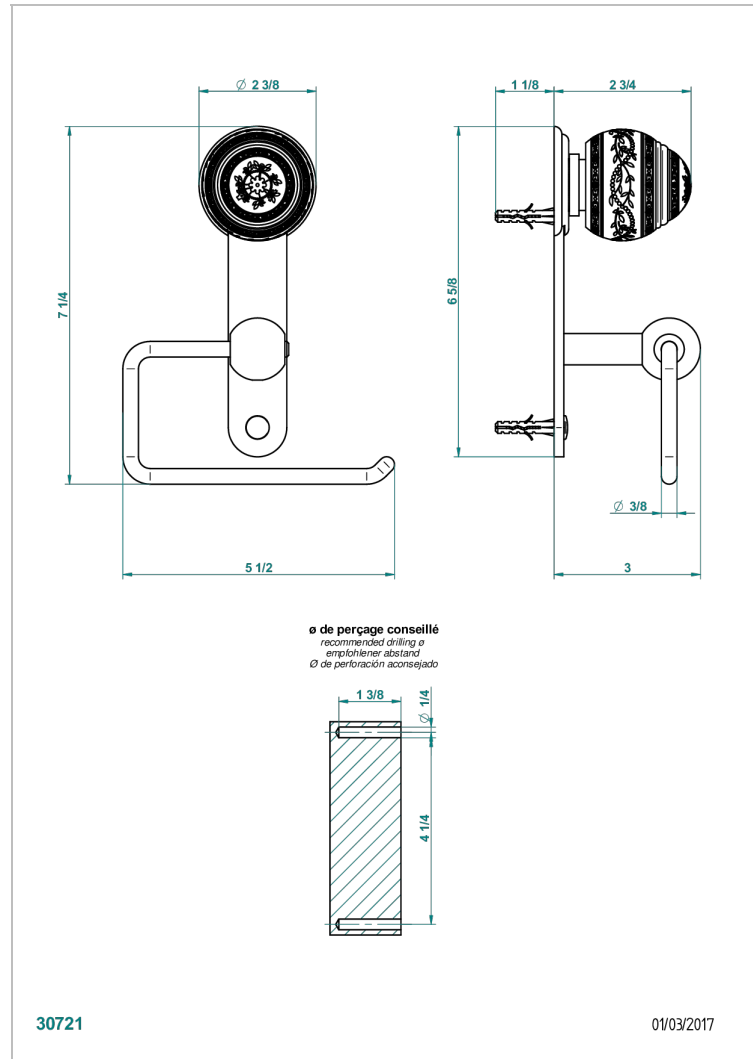

MARQUISE GOLD DECOR

A7F-538A

Toilet paper holder, single mount without cover

CHARACTERISTIC

- Marquise Gold decor
- Toilet paper holder, single mount without cover

AVAILABLE FINITIONS

Black ceram - D30
 Blush PVD - H62
 Brass color PVD - H49
 Brown bronze color PVD - F33
 Chrome polished - A02
 Chrome polished / gold polished - G02