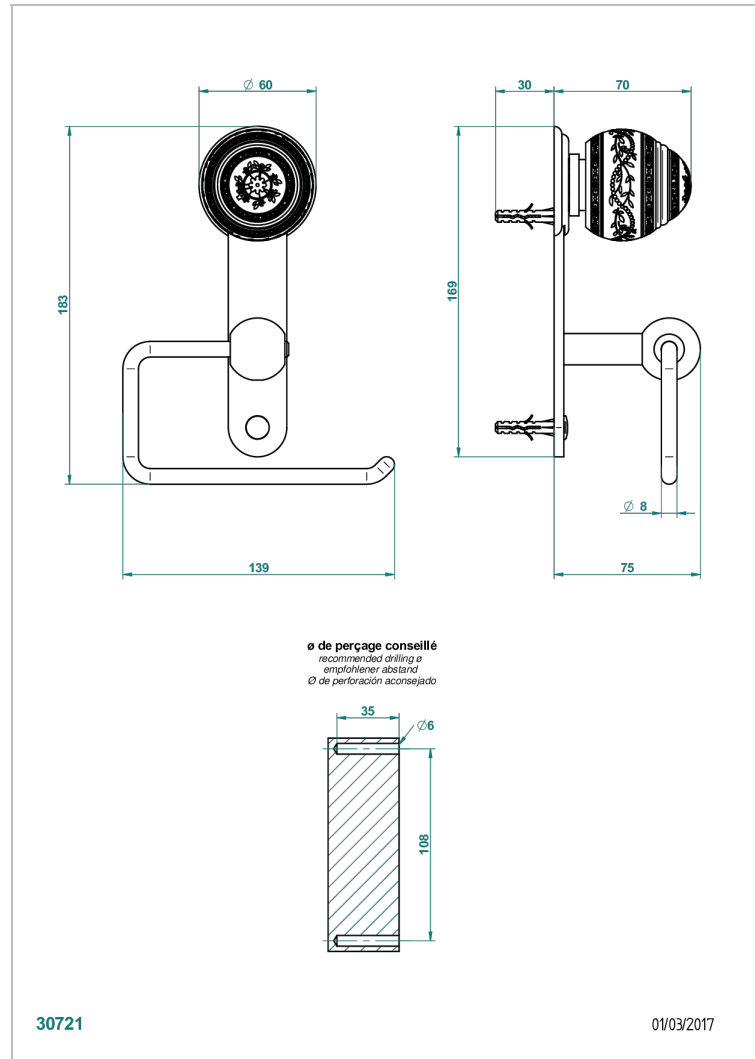

MARQUISE GOLD DECOR

A7F-538A

Wall mounted WC paper holder without cover

CHARACTERISTIC

- Marquise Gold decor
- Wall mounted WC paper holder without cover

AVAILABLE FINITIONS

Antique nickel - H28
Black ceram - D30
Blush PVD - H62
Brass color PVD - H49
Brown bronze color PVD - F33
Gold color PVD - H52