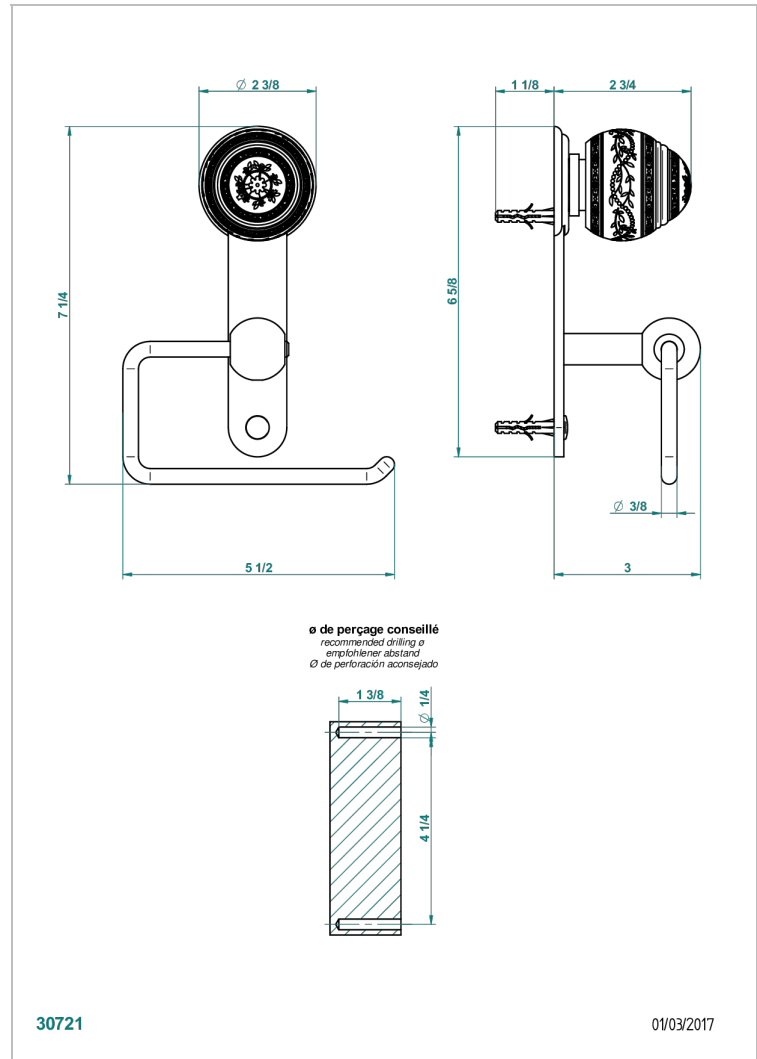

MARQUISE GOLD DECOR

A7F-538A

Wall mounted WC paper holder without cover

THG
PARIS

CHARACTERISTIC

- Marquise Gold decor
- Wall mounted WC paper holder without cover

AVAILABLE FINITIONS

Antique nickel - H28
Black ceram - D30
Blush PVD - H62
Brass color PVD - H49
Brown bronze color PVD - F33
Gold color PVD - H52