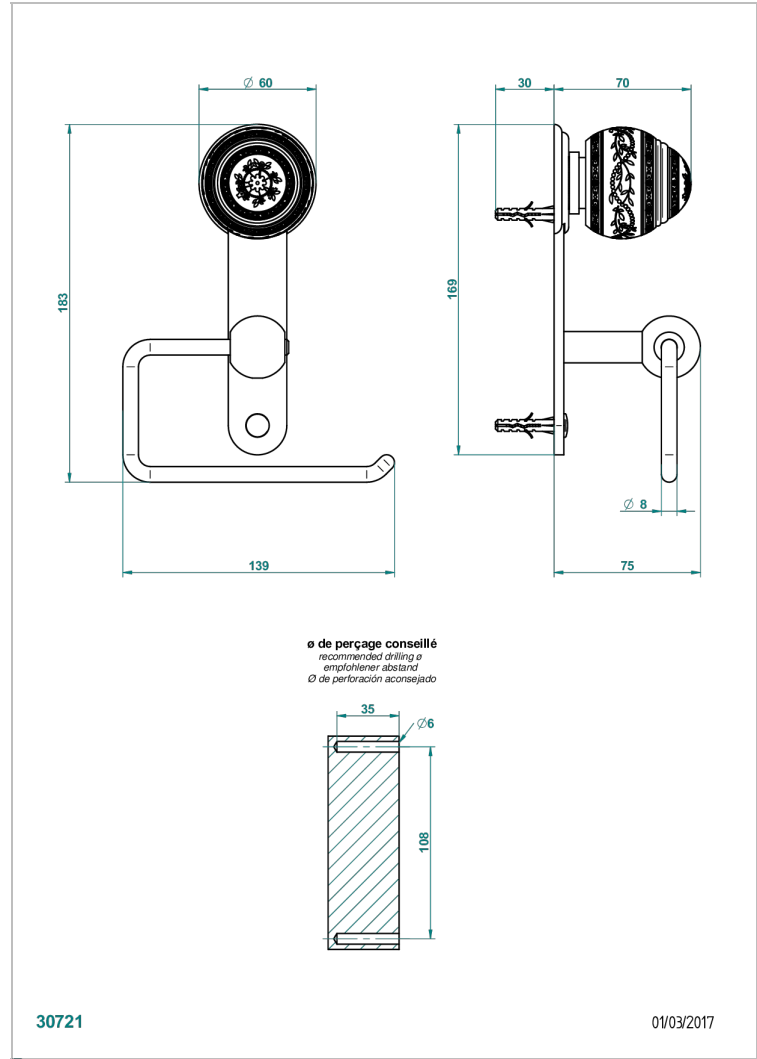

MARQUISE GOLD DECOR

A7F-538A

Wall mounted WC paper holder without cover

CHARACTERISTIC

- Marquise Gold decor
- Wall mounted WC paper holder without cover

AVAILABLE FINITIONS

Antique nickel - H28
Black ceram - D30
Blush PVD - H62
Brass color PVD - H49
Brown bronze color PVD - F33
Gold color PVD - H52