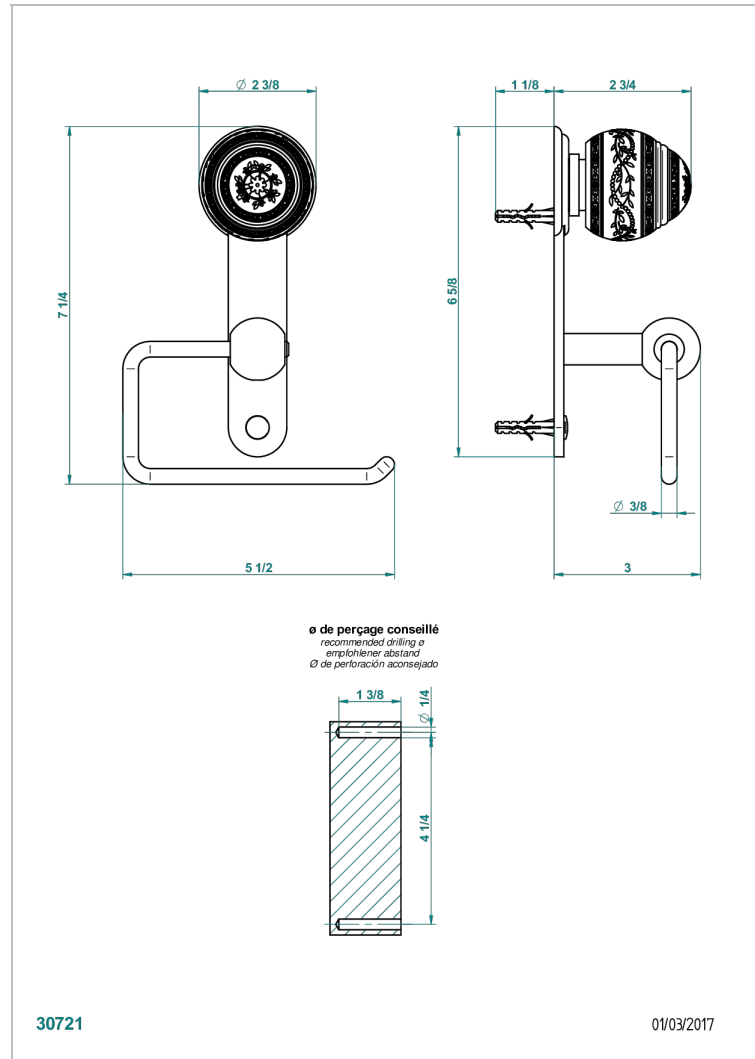

MARQUISE GOLD DECOR

A7F-538A

Wall mounted WC paper holder without cover

CHARACTERISTIC

- Marquise Gold decor
- Wall mounted WC paper holder without cover

AVAILABLE FINITIONS

Antique nickel - H28
 Black ceram - D30
 Blush PVD - H62
 Brass color PVD - H49
 Brown bronze color PVD - F33
 Gold color PVD - H52