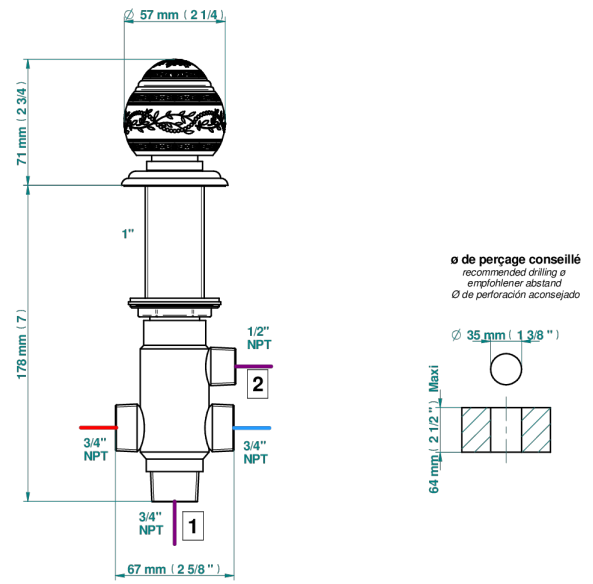

MARQUISE GOLD DECOR

A7F-504VGUS

2-function deck diverter with trim

30719

26/03/2024

CHARACTERISTIC

- Marquise Gold decor
- 2-function deck diverter with trim

AVAILABLE FINITIONS