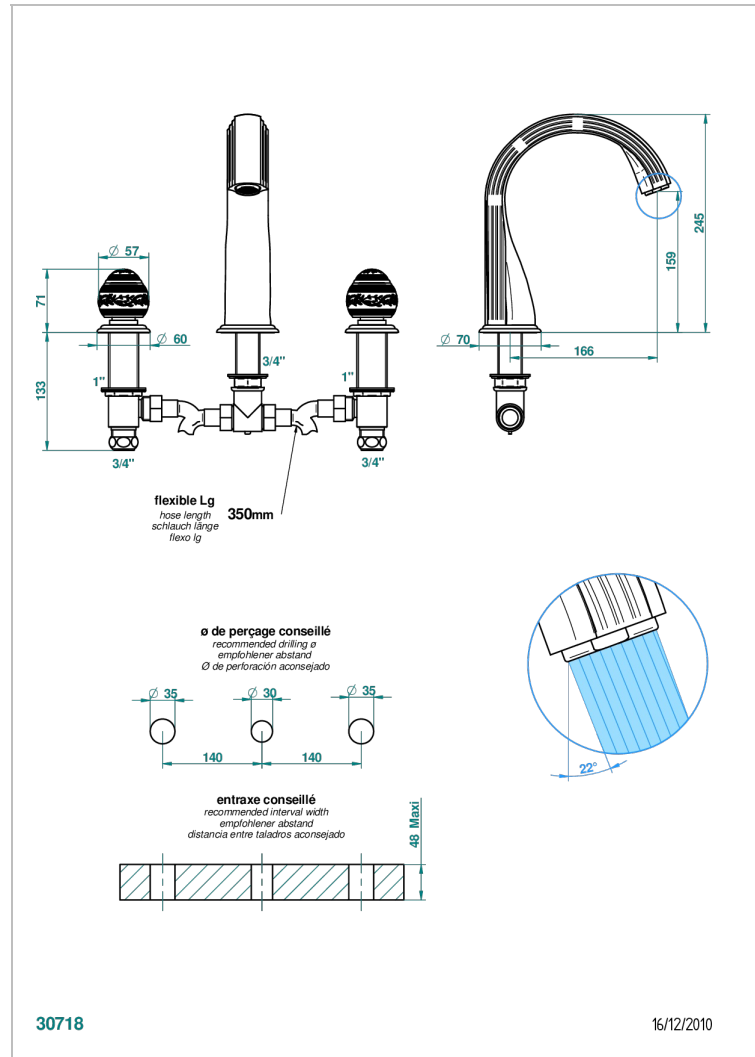

MARQUISE GOLD DECOR

A7F-25SG

Rim mounted 3-hole bath mixer, super goliath spout

CHARACTERISTIC

- ACS : 18ACCLY403
- NF : NF EN 200 - IID/A - Chrome

TECHNICAL SPECS

- Recommandé : 3 bars (max. 5 bars) - Advised : 43,5 psi (max. 72 psi)
- Bec : 35 l/min à 3 bars
- Spout : 9.26 gpm at 43.5 psi

STANDARDS

AVAILABLE FINITIONS

Antique nickel - H28
Black ceram - D30
Blush PVD - H62
Brass color PVD - H49
Brown bronze color PVD - F33
Gold color PVD - H52

Graphite PVD - H64
Lacquered light bronze - D01
Matt Umber PVD - H67
Matt blush PVD - H60
Matt brass color PVD - H50
Matt brown bronze color PVD - F34