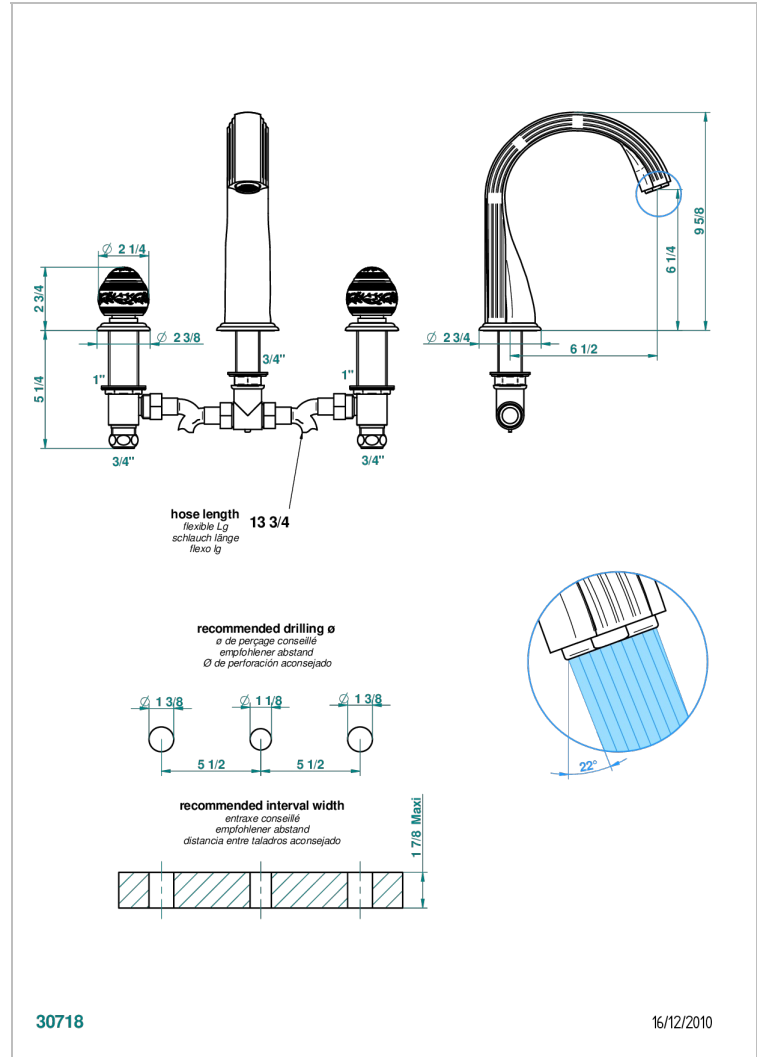

# MARQUISE GOLD DECOR

A7F-25SG

Rim mounted 3-hole bath mixer, super goliath spout

## CHARACTERISTIC

- ACS : 18ACCLY403
- NF : NF EN 200 - IID/A - Chrome

## TECHNICAL SPECS

- Recommandé : 3 bars (max. 5 bars) - Advised : 43,5 psi (max. 72 psi)
- Bec : 35 l/min à 3 bars
- Spout : 9.26 gpm at 43.5 psi