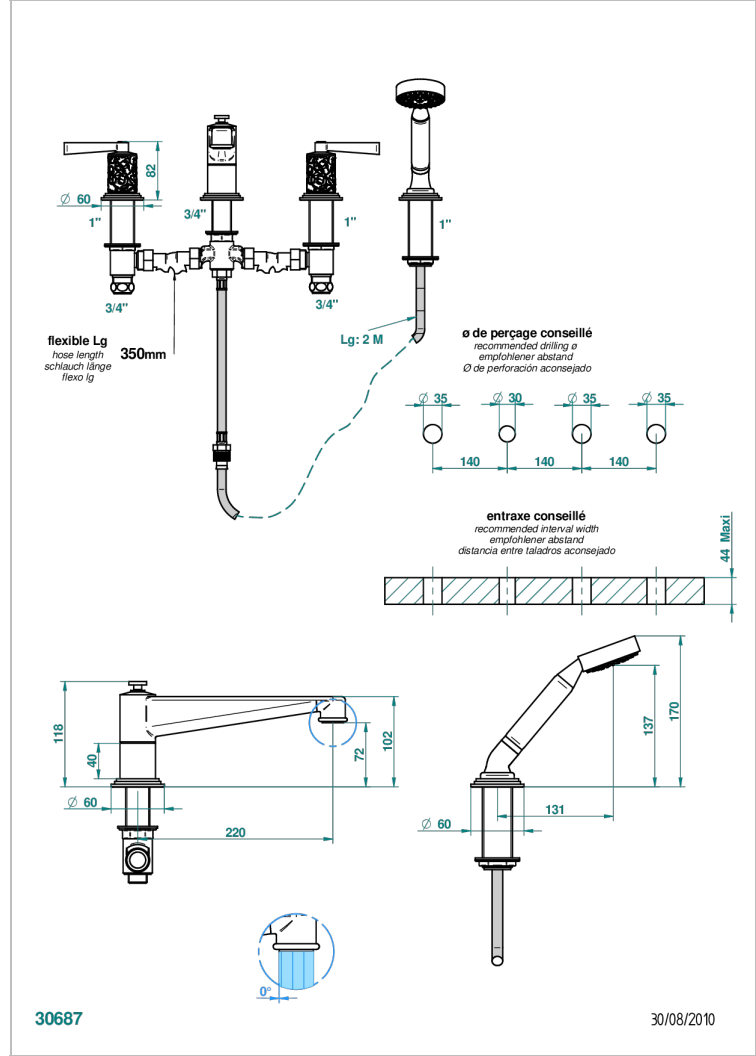

# FRIVOLE WITH LEVER

G2S-112BSG

Rim mounted 4-hole bath/shower mixer, diverter to super goliath spout

## CHARACTERISTIC

- ACS : 18ACCLY473
- DVGW : DW-6501CO0483
- NF : NF EN 200 - IID/A - Chrome

## TECHNICAL SPECS

- Recommandé : 3 bars (max. 5 bars) - Advised : 43,5 psi (max. 72 psi)
- Bec : 35 l/min à 3 bars - Douchette : 9,5 l/min à 3 bars
- Spout : 9.26 gpm at 43.5 psi - Handshower : 2.5 gpm at 43.5 psi