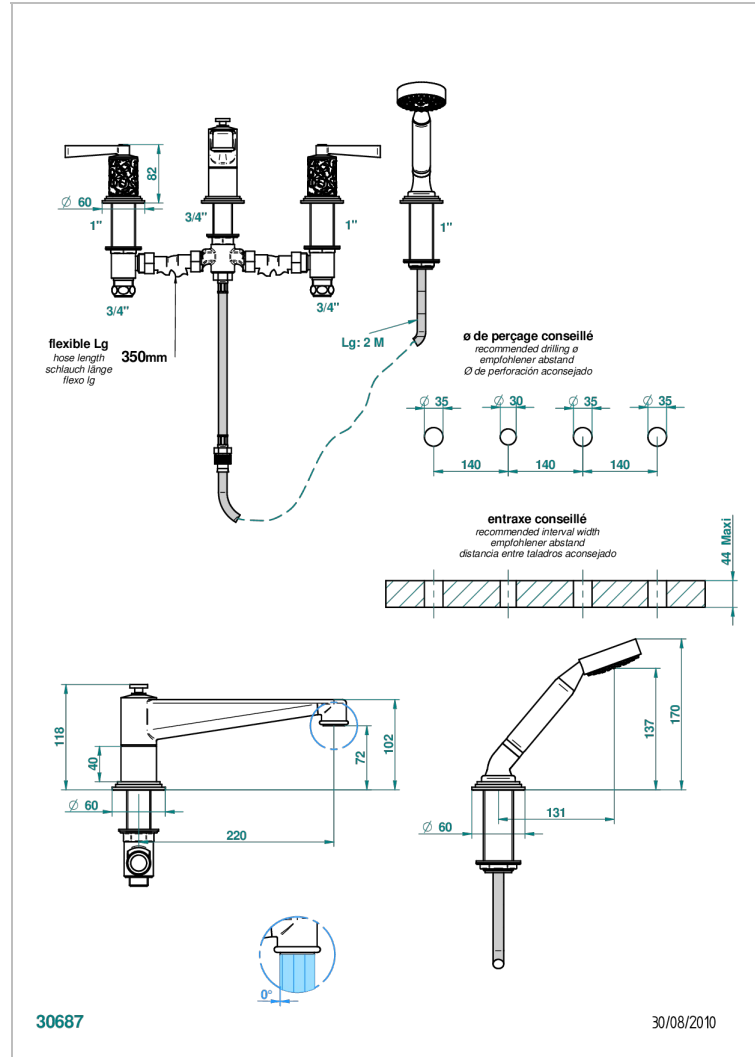

FRIVOLE WITH LEVER

G2S-112BSG

Rim mounted 4-hole bath/shower mixer, diverter to super goliath spout

CHARACTERISTIC

- ACS : 18ACCLY473
- DVGW : DW-6501CO0483
- NF : NF EN 200 - IID/A - Chrome

TECHNICAL SPECS

- Recommandé : 3 bars (max. 5 bars) - Advised : 43,5 psi (max. 72 psi)
- Bec : 35 l/min à 3 bars - Douchette : 9,5 l/min à 3 bars
- Spout : 9.26 gpm at 43.5 psi - Handshower : 2.5 gpm at 43.5 psi

STANDARDS