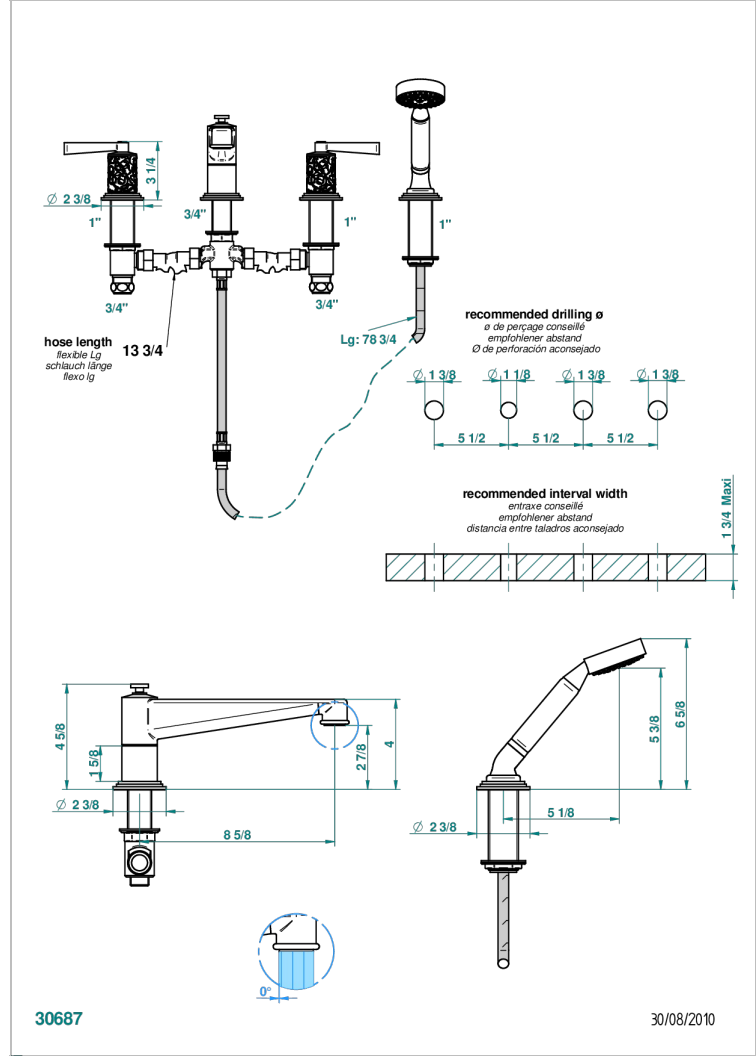

FRIVOLE WITH LEVER

G2S-112BSG

Rim mounted 4-hole bath/shower mixer, diverter to super goliath spout

CHARACTERISTIC

- ACS : 18ACCLY473
- DVGW : DW-6501CO0483
- NF : NF EN 200 - IID/A - Chrome

TECHNICAL SPECS

- Recommandé : 3 bars (max. 5 bars) - Advised : 43,5 psi (max. 72 psi)
- Bec : 35 l/min à 3 bars - Douchette : 9,5 l/min à 3 bars
- Spout : 9.26 gpm at 43.5 psi - Handshower : 2.5 gpm at 43.5 psi

STANDARDS