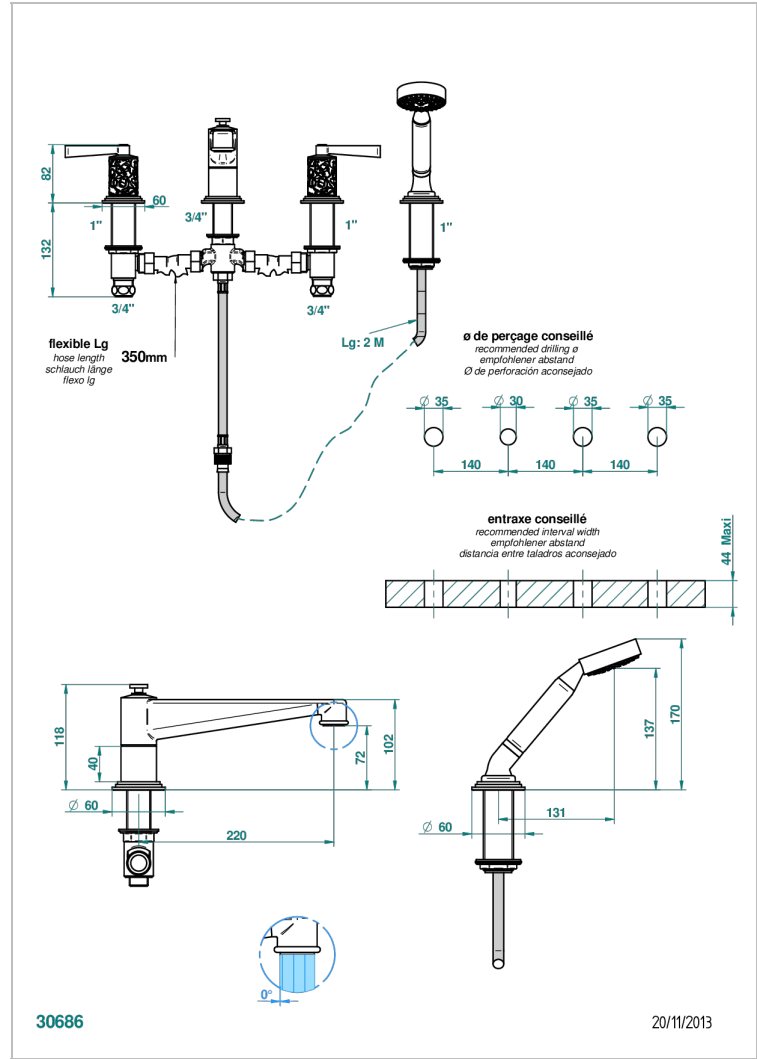

# FROUFROU WITH LEVER

G2P-112BSG

Rim mounted 4-hole bath/shower mixer, diverter to super goliath spout

## CHARACTERISTIC

- ACS : 18ACCLY473
- DVGW : DW-6501CO0483
- NF : NF EN 200 - IID/A - Chrome

## TECHNICAL SPECS

- Recommandé : 3 bars (max. 5 bars) - Advised : 43,5 psi (max. 72 psi)
- Bec : 35 l/min à 3 bars - Douchette : 9,5 l/min à 3 bars
- Spout : 9.26 gpm at 43.5 psi - Handshower : 2.5 gpm at 43.5 psi