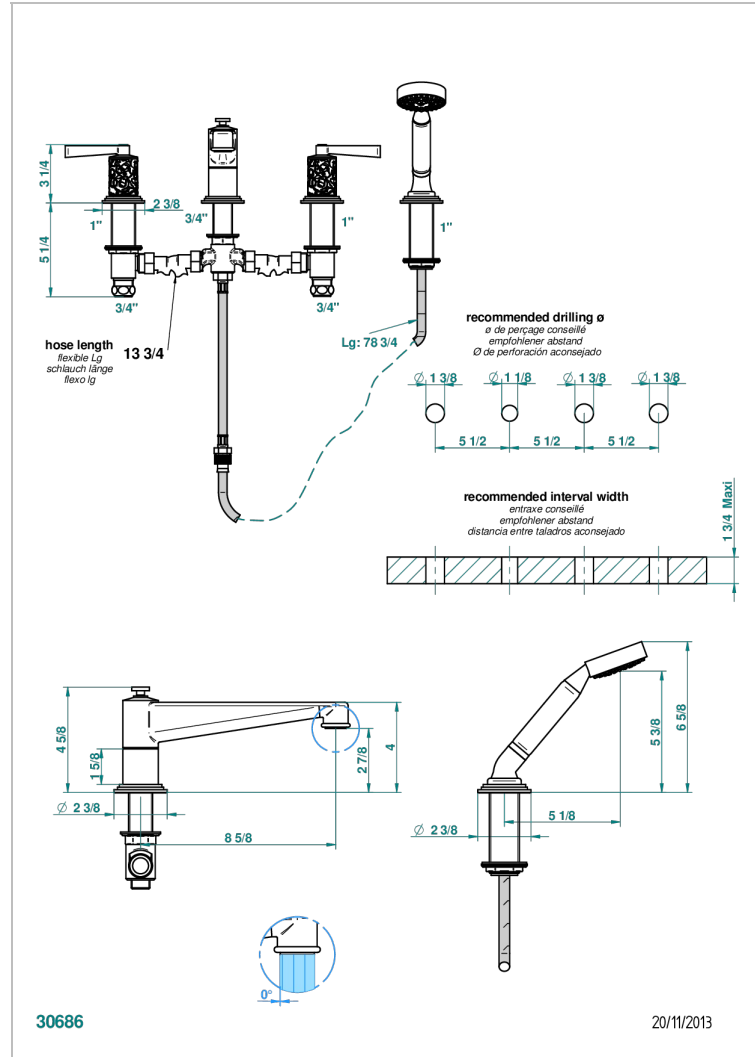

FROUFROU WITH LEVER

G2P-112BSG

Rim mounted 4-hole bath/shower mixer, diverter to super goliath spout

CHARACTERISTIC

- ACS : 18ACCLY473
- DVGW : DW-6501CO0483
- NF : NF EN 200 - IID/A - Chrome

TECHNICAL SPECS

- Recommandé : 3 bars (max. 5 bars) - Advised : 43,5 psi (max. 72 psi)
- Bec : 35 l/min à 3 bars - Douchette : 9,5 l/min à 3 bars
- Spout : 9.26 gpm at 43.5 psi - Handshower : 2.5 gpm at 43.5 psi

STANDARDS