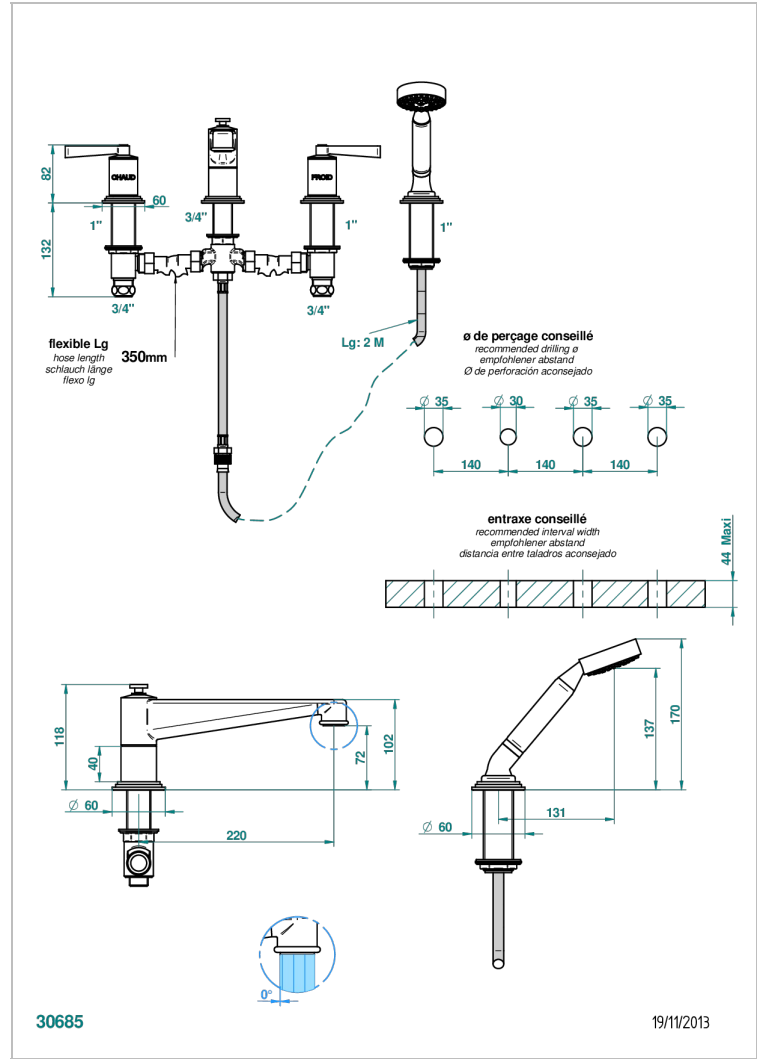

FAUBOURG BLACK PORCELAIN WITH LEVER

G2M-112BSG

Rim mounted 4-hole bath/shower mixer, diverter to super goliath spout

CHARACTERISTIC

- ACS : 18ACCLY473
- DVGW : DW-6501CO0483
- NF : NF EN 200 - IID/A - Chrome

STANDARDS

TECHNICAL SPECS

- Recommandé : 3 bars (max. 5 bars) - Advised : 43,5 psi (max. 72 psi)
- Bec : 35 l/min à 3 bars - Douchette : 9,5 l/min à 3 bars
- Spout : 9.26 gpm at 43.5 psi - Handshower : 2.5 gpm at 43.5 psi