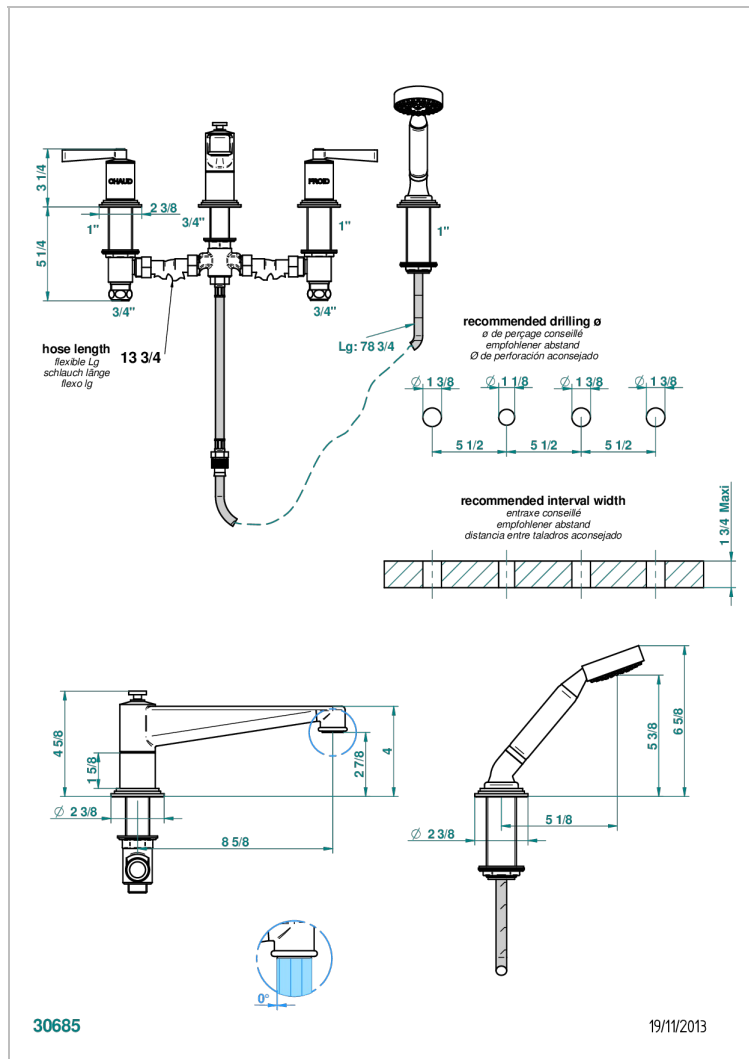

FAUBOURG BLACK PORCELAIN WITH LEVER

G2M-112BSG

Rim mounted 4-hole bath/shower mixer, diverter to super goliath spout

CHARACTERISTIC

- ACS : 18ACCLY473
- DVGW : DW-6501CO0483
- NF : NF EN 200 - IID/A - Chrome

TECHNICAL SPECS

- Recommandé : 3 bars (max. 5 bars) - Advised : 43,5 psi (max. 72 psi)
- Bec : 35 l/min à 3 bars - Douchette : 9,5 l/min à 3 bars
- Spout : 9.26 gpm at 43.5 psi - Handshower : 2.5 gpm at 43.5 psi

STANDARDS

AVAILABLE FINITIONS

Antique nickel - H28
Black ceram - D30
Blush PVD - H62
Brass color PVD - H49
Brown bronze color PVD - F33
Gold color PVD - H52

Graphite PVD - H64
Matt Umber PVD - H67
Matt blush PVD - H60
Matt brass color PVD - H50
Matt brown bronze color PVD - F34
Matt chrome - C02