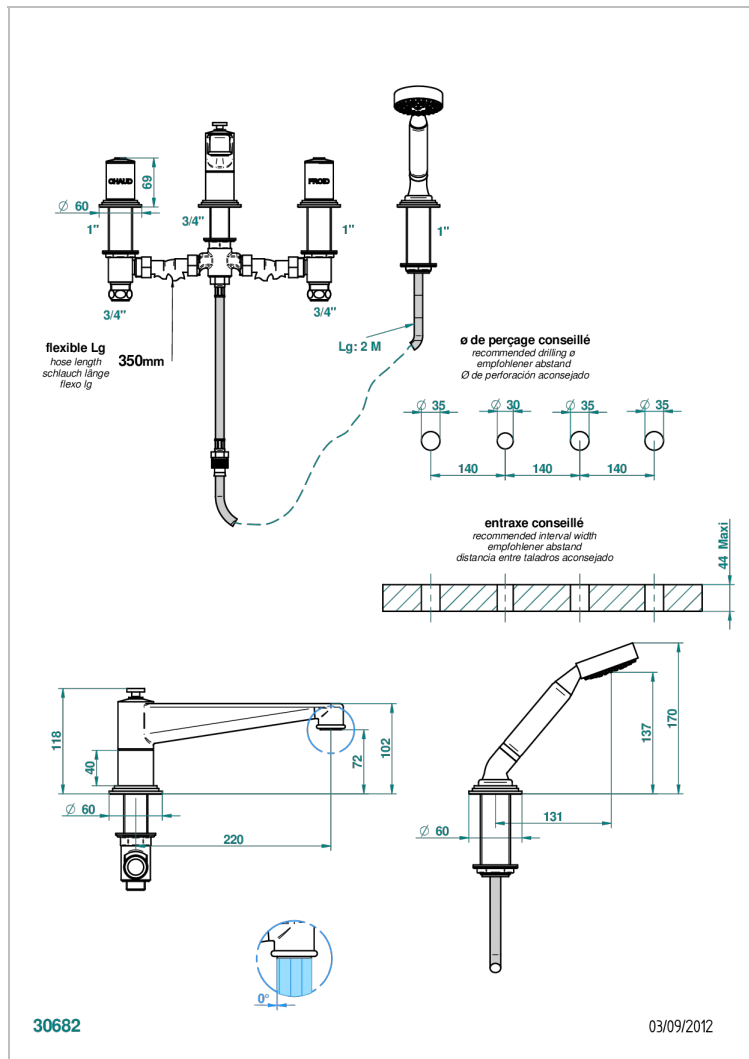

# FAUBOURG BLACK PORCELAIN

G2L-112BSG

Rim mounted 4-hole bath/shower mixer, diverter to super goliath spout

## CHARACTERISTIC

- ACS : 18ACCLY473
- DVGW : DW-6501CO0483
- NF : NF EN 200 - IID/A - Chrome

## TECHNICAL SPECS

- Recommandé : 3 bars (max. 5 bars) - Advised : 43,5 psi (max. 72 psi)
- Bec : 35 l/min à 3 bars - Douchette : 9,5 l/min à 3 bars
- Spout : 9.26 gpm at 43.5 psi - Handshower : 2.5 gpm at 43.5 psi