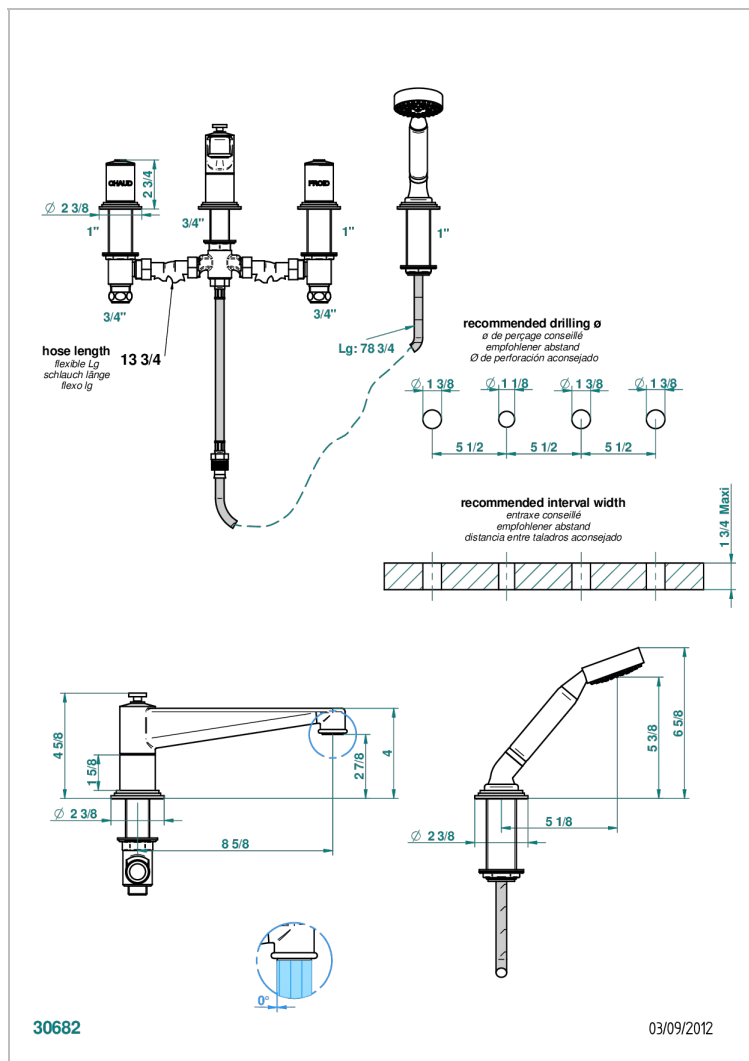

FAUBOURG BLACK PORCELAIN

G2L-112BSG

Rim mounted 4-hole bath/shower mixer, diverter to super goliath spout

THG[®]
PARIS

CHARACTERISTIC

- ACS : 18ACCLY473
- DVGW : DW-6501CO0483
- NF : NF EN 200 - IID/A - Chrome

TECHNICAL SPECS

- Recommandé : 3 bars (max. 5 bars) - Advised : 43,5 psi (max. 72 psi)
- Bec : 35 l/min à 3 bars - Douchette : 9,5 l/min à 3 bars
- Spout : 9.26 gpm at 43.5 psi - Handshower : 2.5 gpm at 43.5 psi